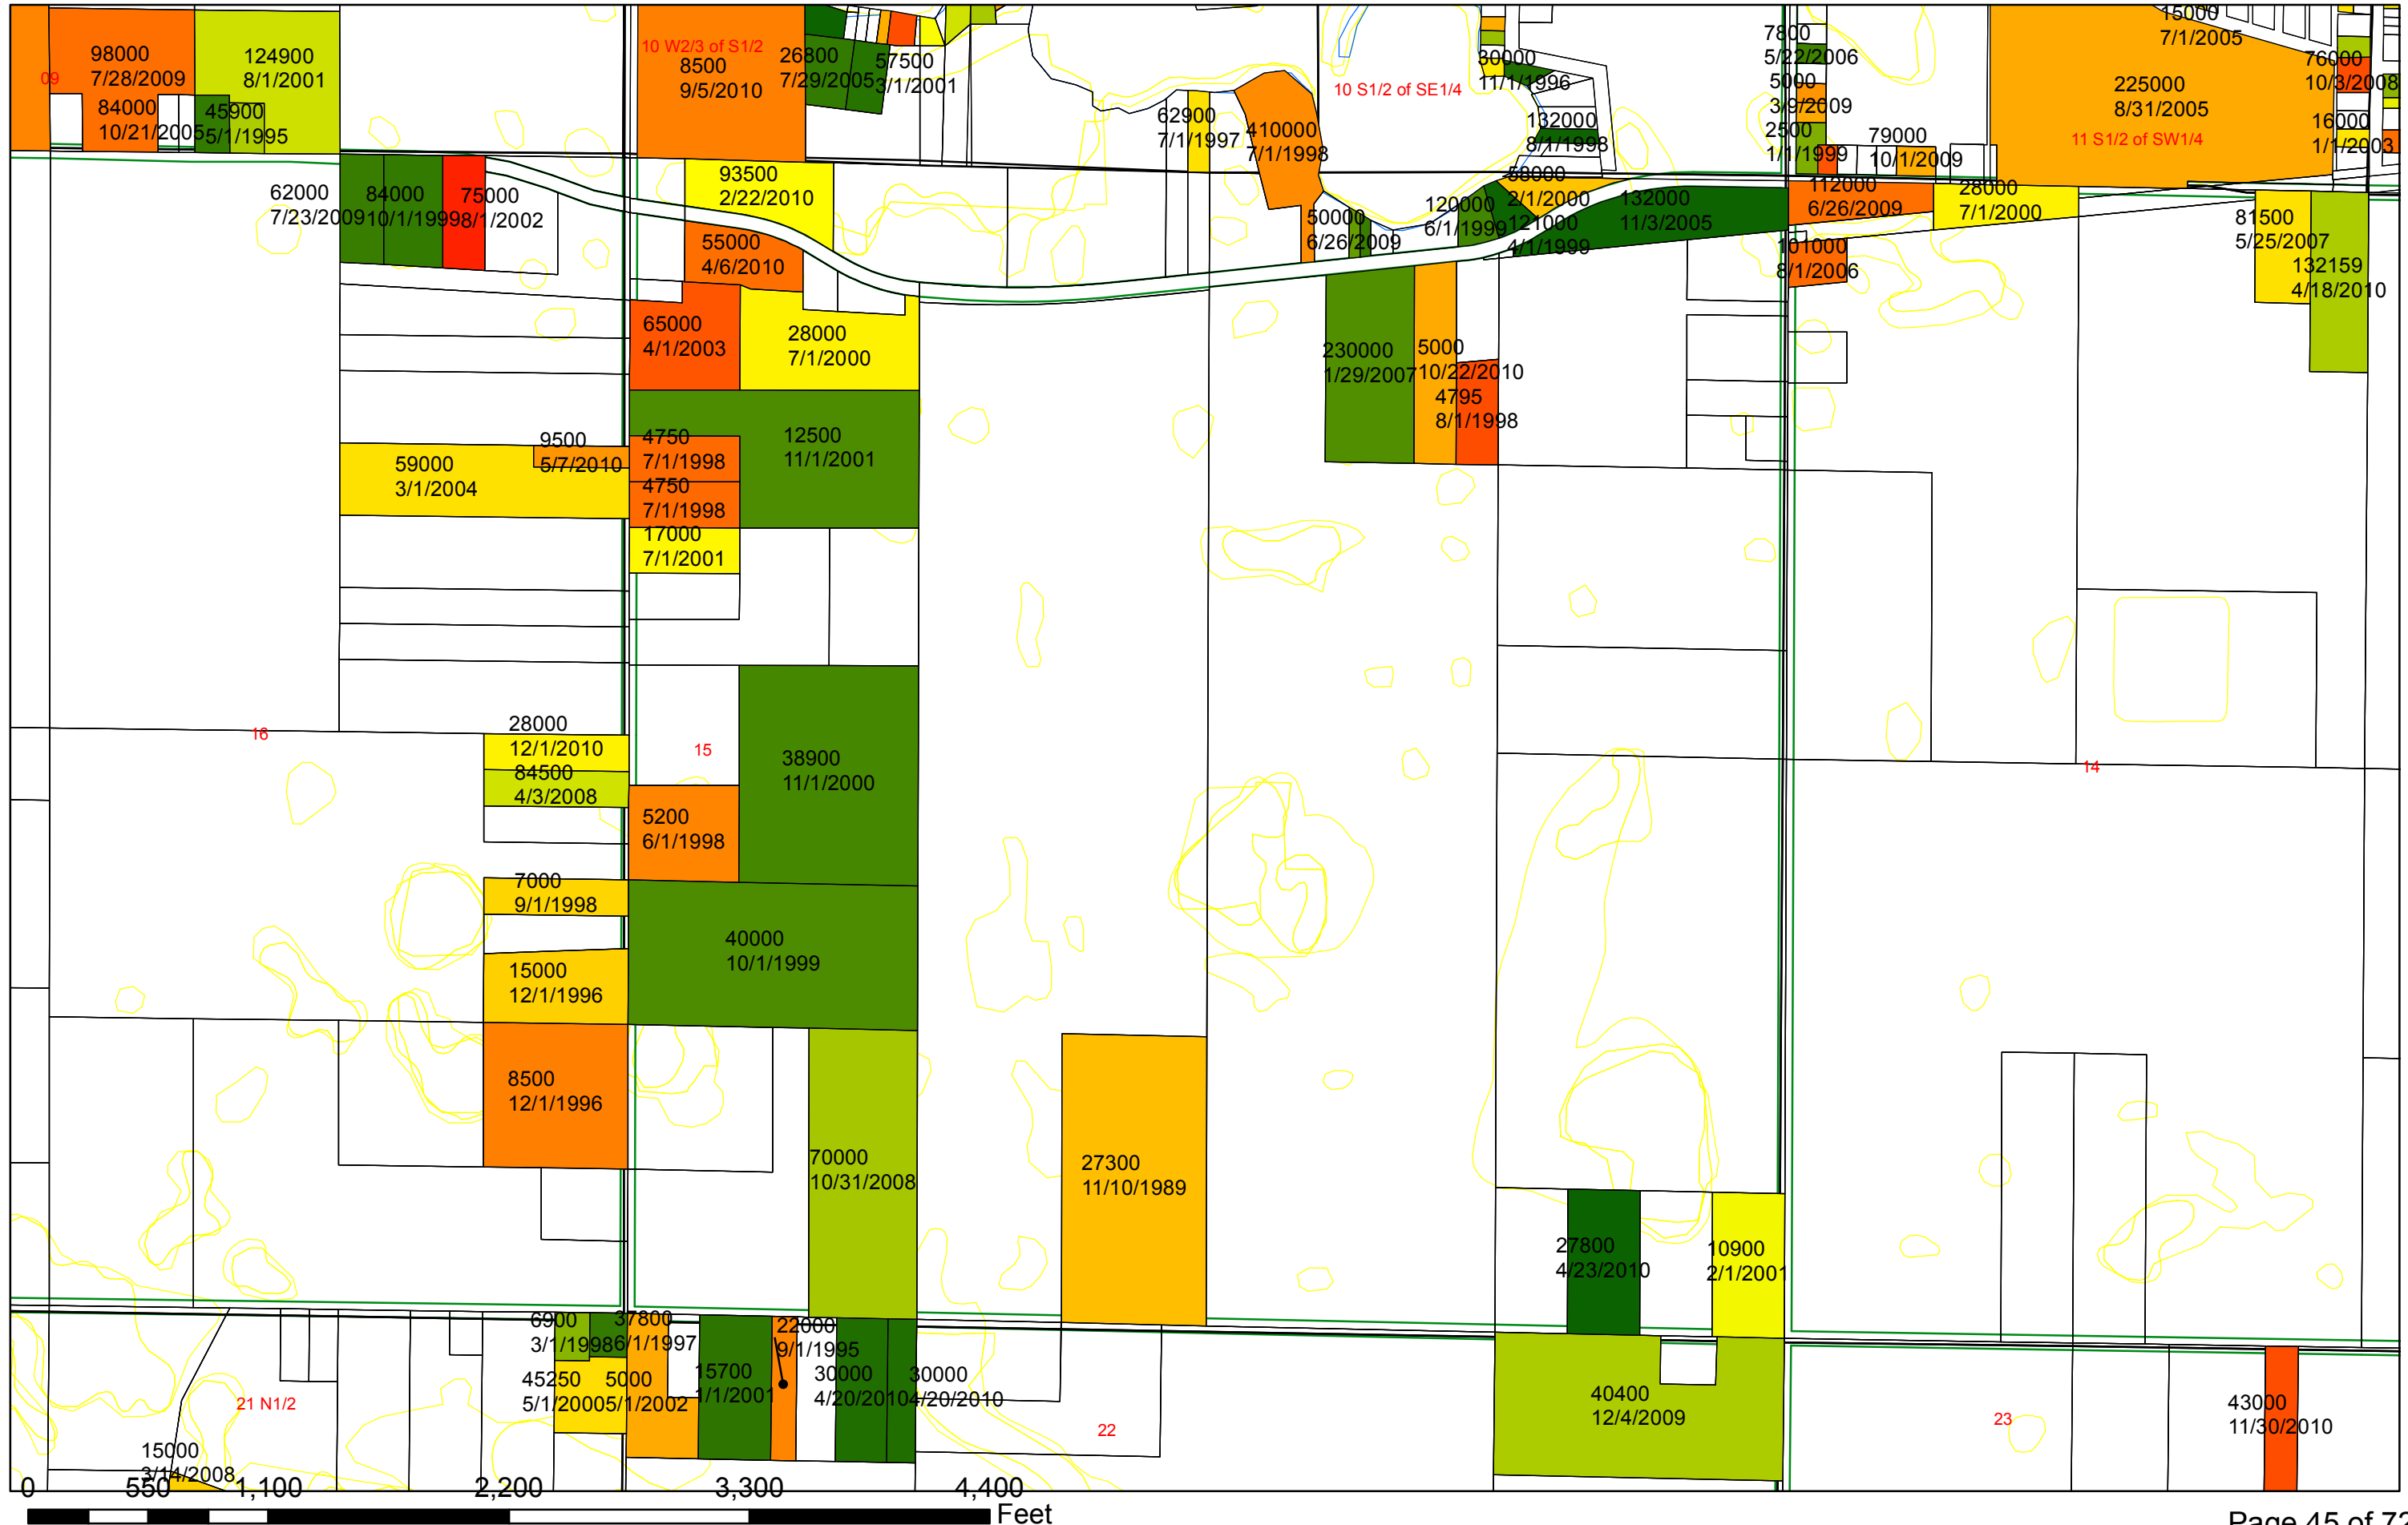

Sales Map: sale price & date. Only the most recent sale is shown, 1 sale per parcel. Sales from 8/1994 to 12/31/10

Sales Map: sale price & date. Only the most recent sale is shown, 1 sale per parcel. Sales from 8/1994 to 12/31/10

0 280 560 1,120 1,680 2,240 Feet

Sales Map: sale price & date. Only the most recent sale is shown, 1 sale per parcel. Sales from 8/1994 to 12/31/10

0 335 670 1,340 2,010 2,680 Feet

Sales Map: sale price & date. Only the most recent sale is shown, 1 sale per parcel. Sales from 8/1994 to 12/31/10