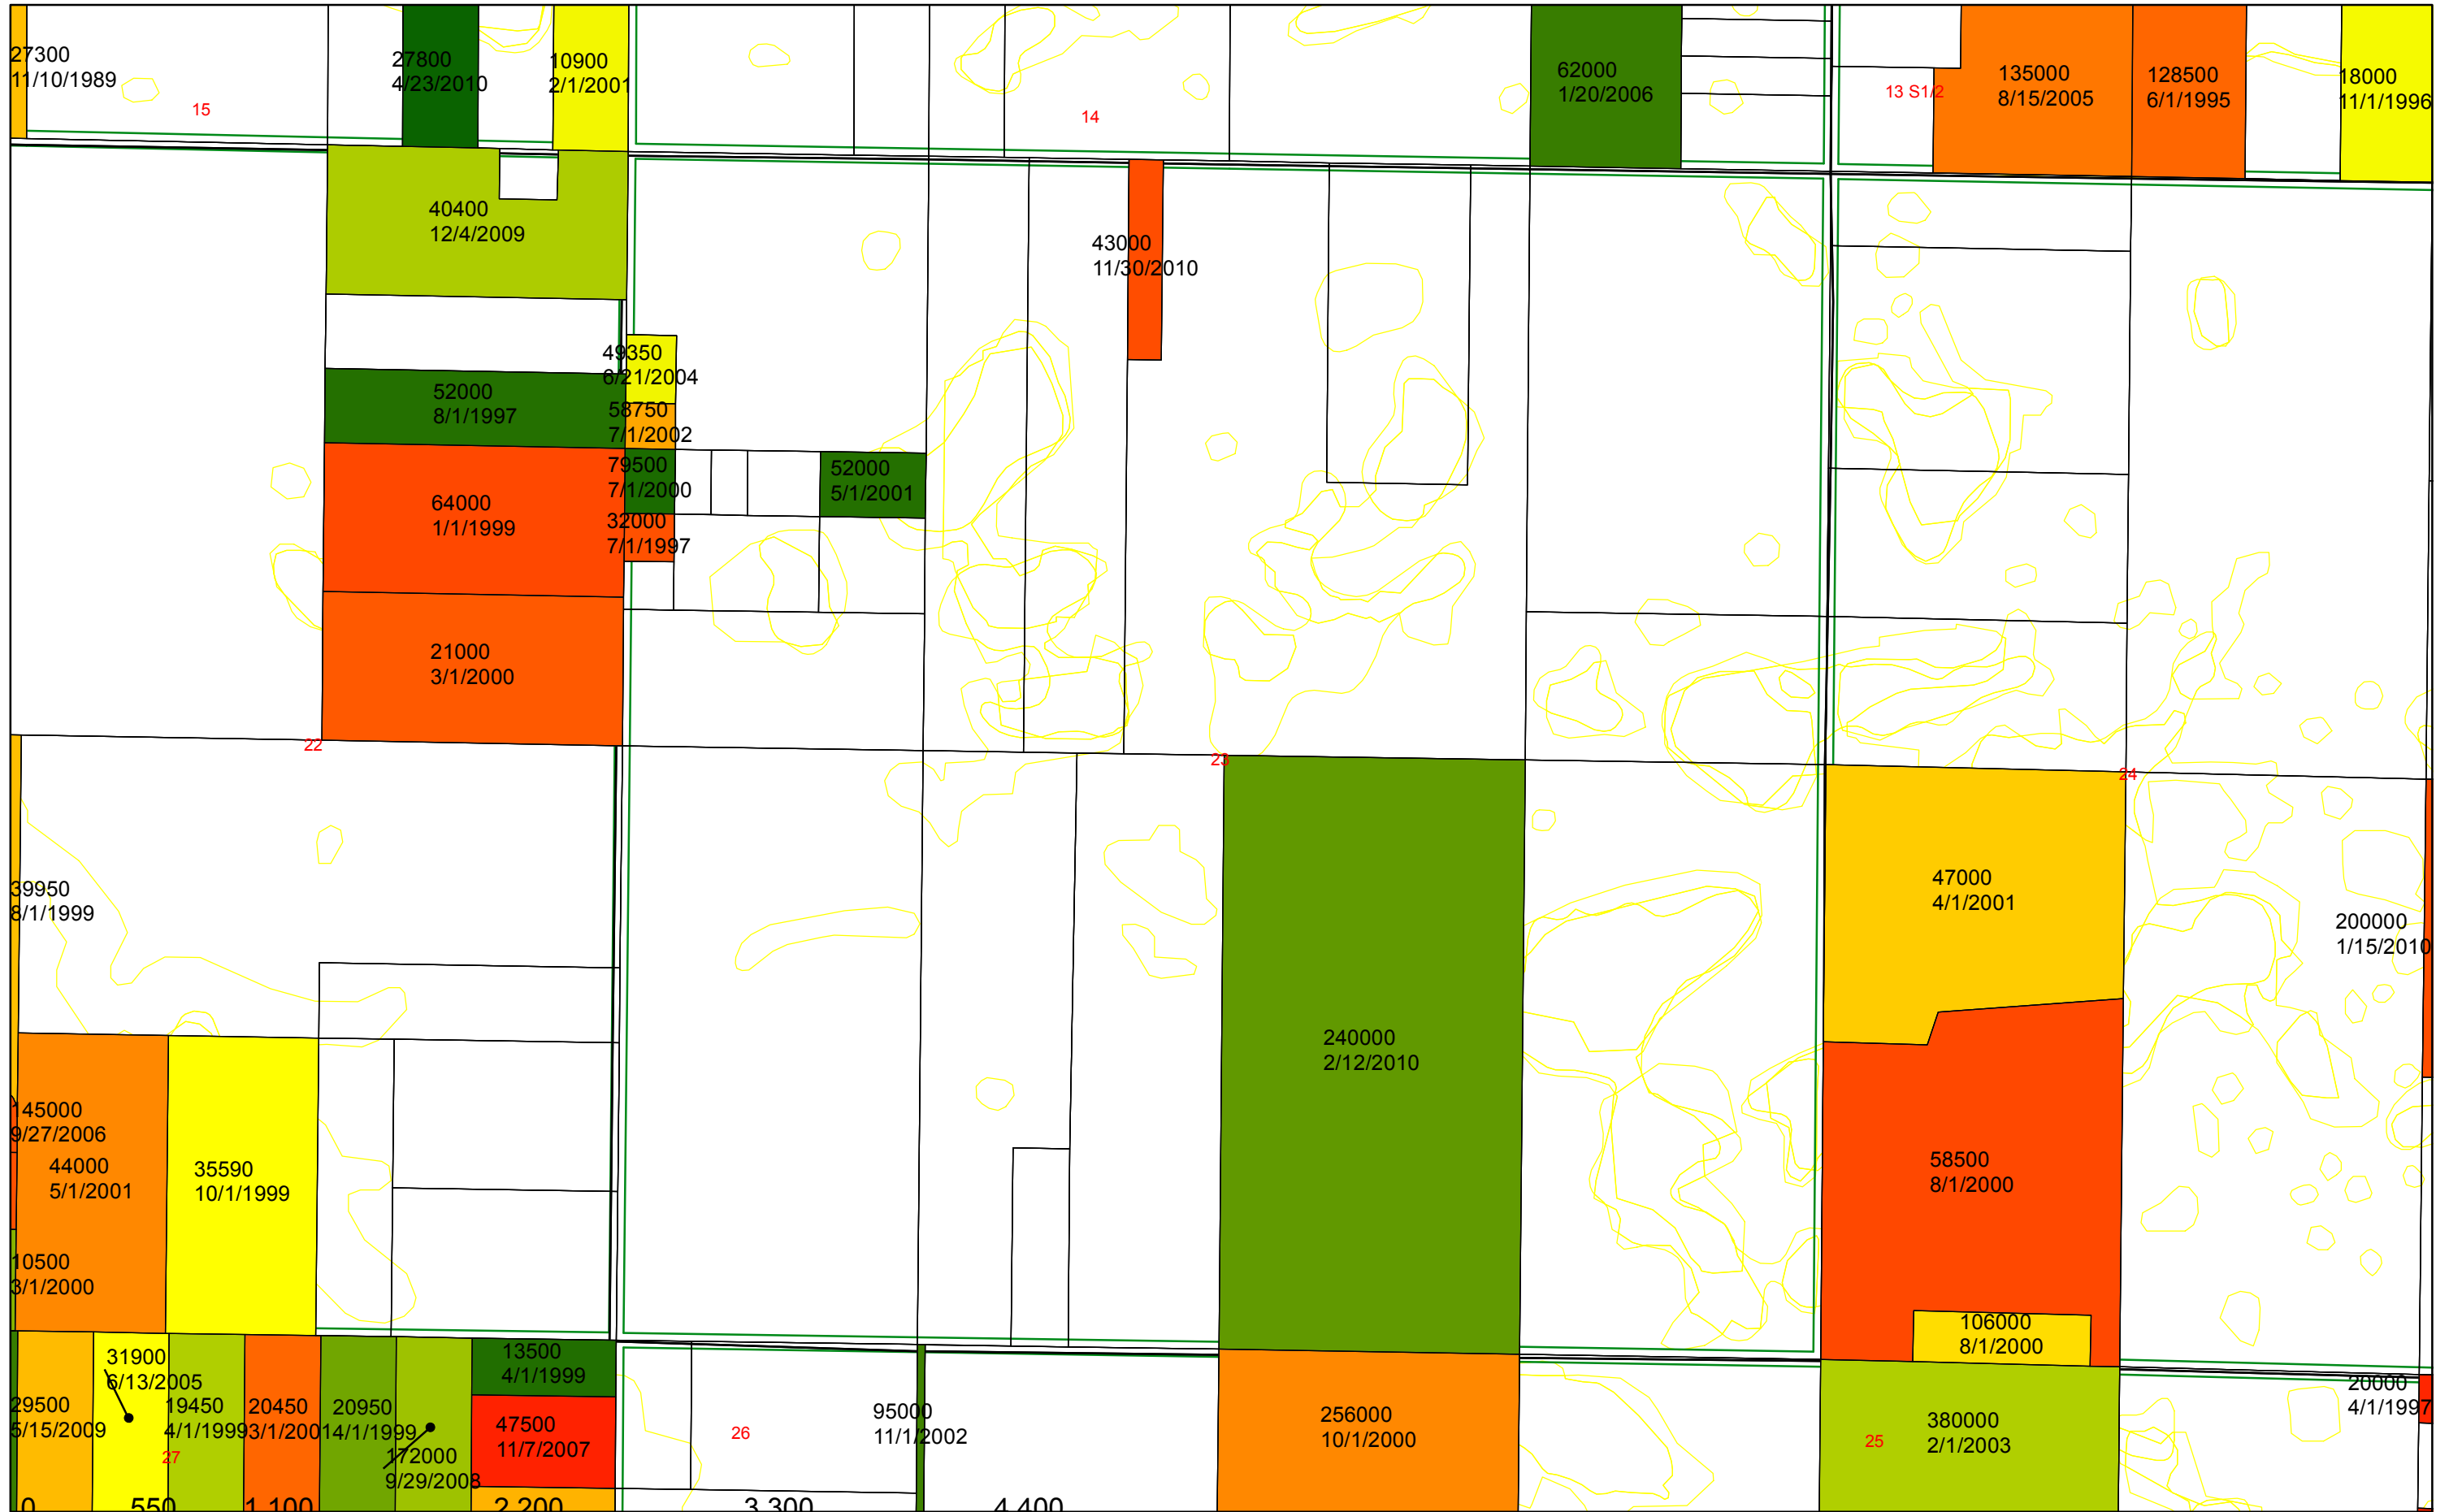

Sales Map: sale price & date. Only the most recent sale is shown, 1 sale per parcel. Sales from 8/1994 to 12/31/10

Sales Map: sale price & date. Only the most recent sale is shown, 1 sale per parcel. Sales from 8/1994 to 12/31/10

0 335 670 1,340 2,010 2,680 Feet

Sales Map: sale price & date. Only the most recent sale is shown, 1 sale per parcel. Sales from 8/1994 to 12/31/10

Sales Map: sale price & date. Only the most recent sale is shown, 1 sale per parcel. Sales from 8/1994 to 12/31/10