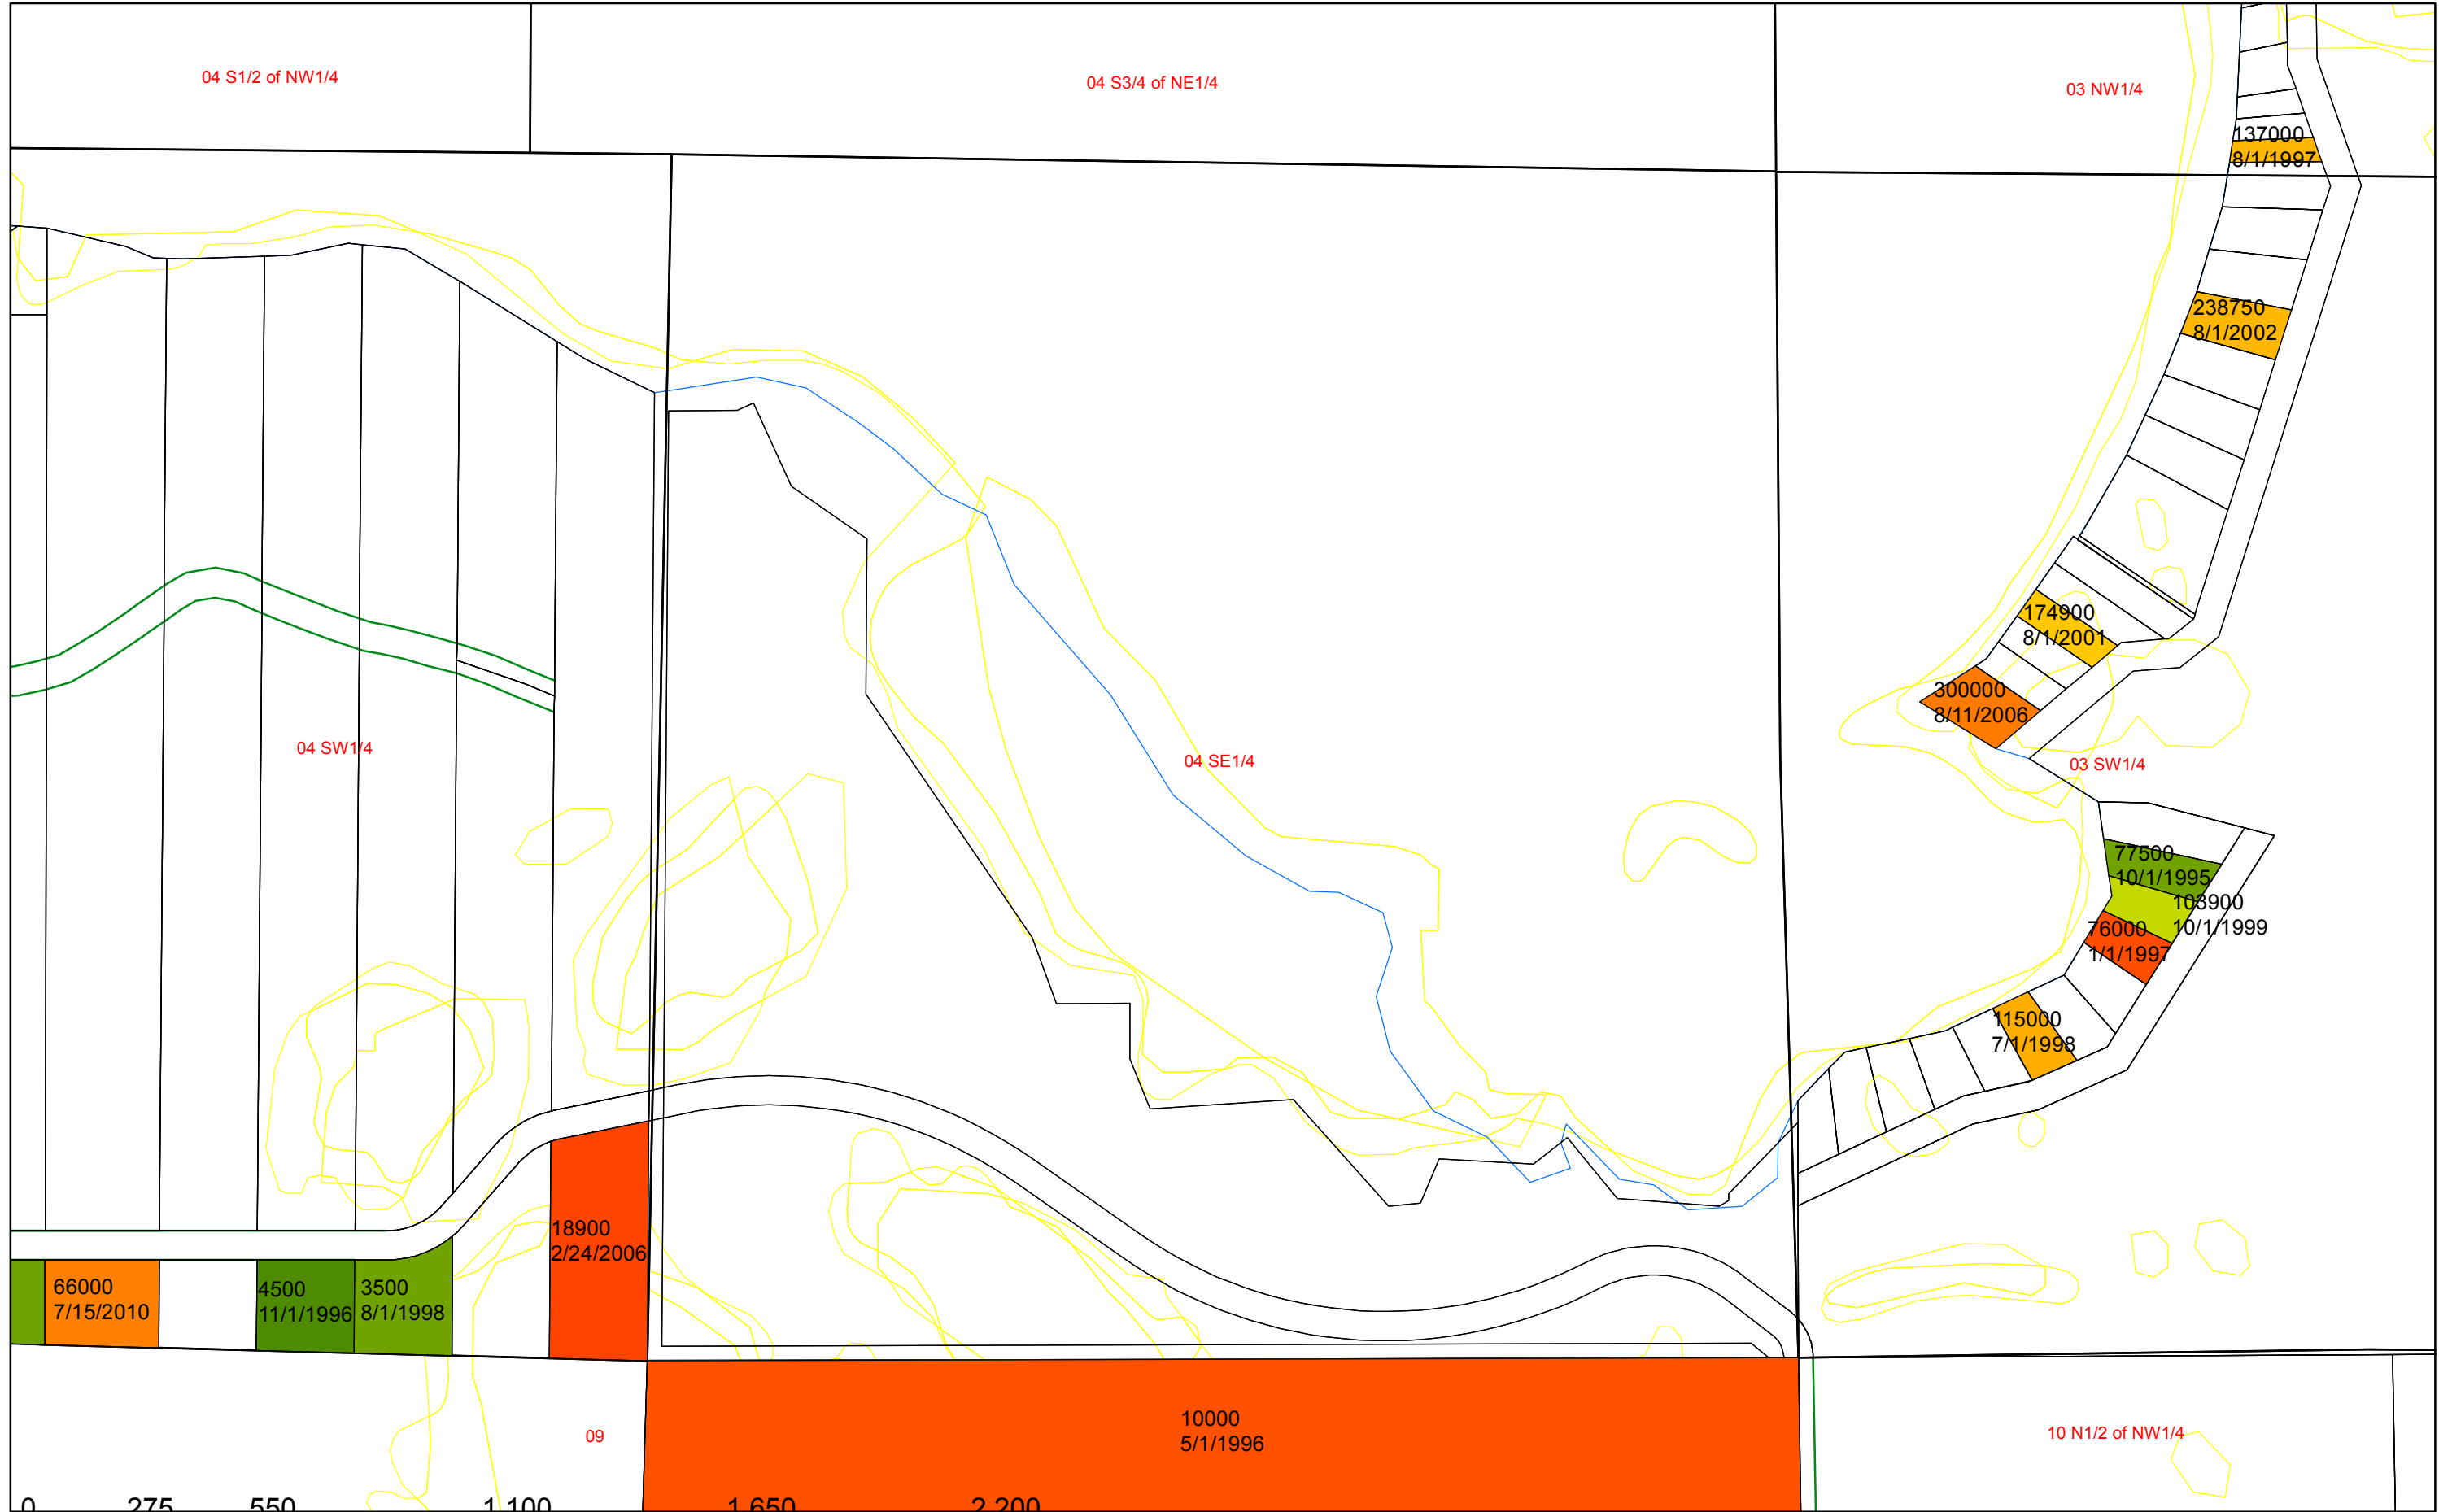

Sales Map: sale price & date. Only the most recent sale is shown, 1 sale per parcel. Sales from 8/1994 to 12/31/10

Sales Map: sale price & date. Only the most recent sale is shown, 1 sale per parcel. Sales from 8/1994 to 12/31/10

0 160 320 640 960 1,280 Feet

Sales Map: sale price & date. Only the most recent sale is shown, 1 sale per parcel. Sales from 8/1994 to 12/31/10

Sales Map: sale price & date. Only the most recent sale is shown, 1 sale per parcel. Sales from 8/1994 to 12/31/10