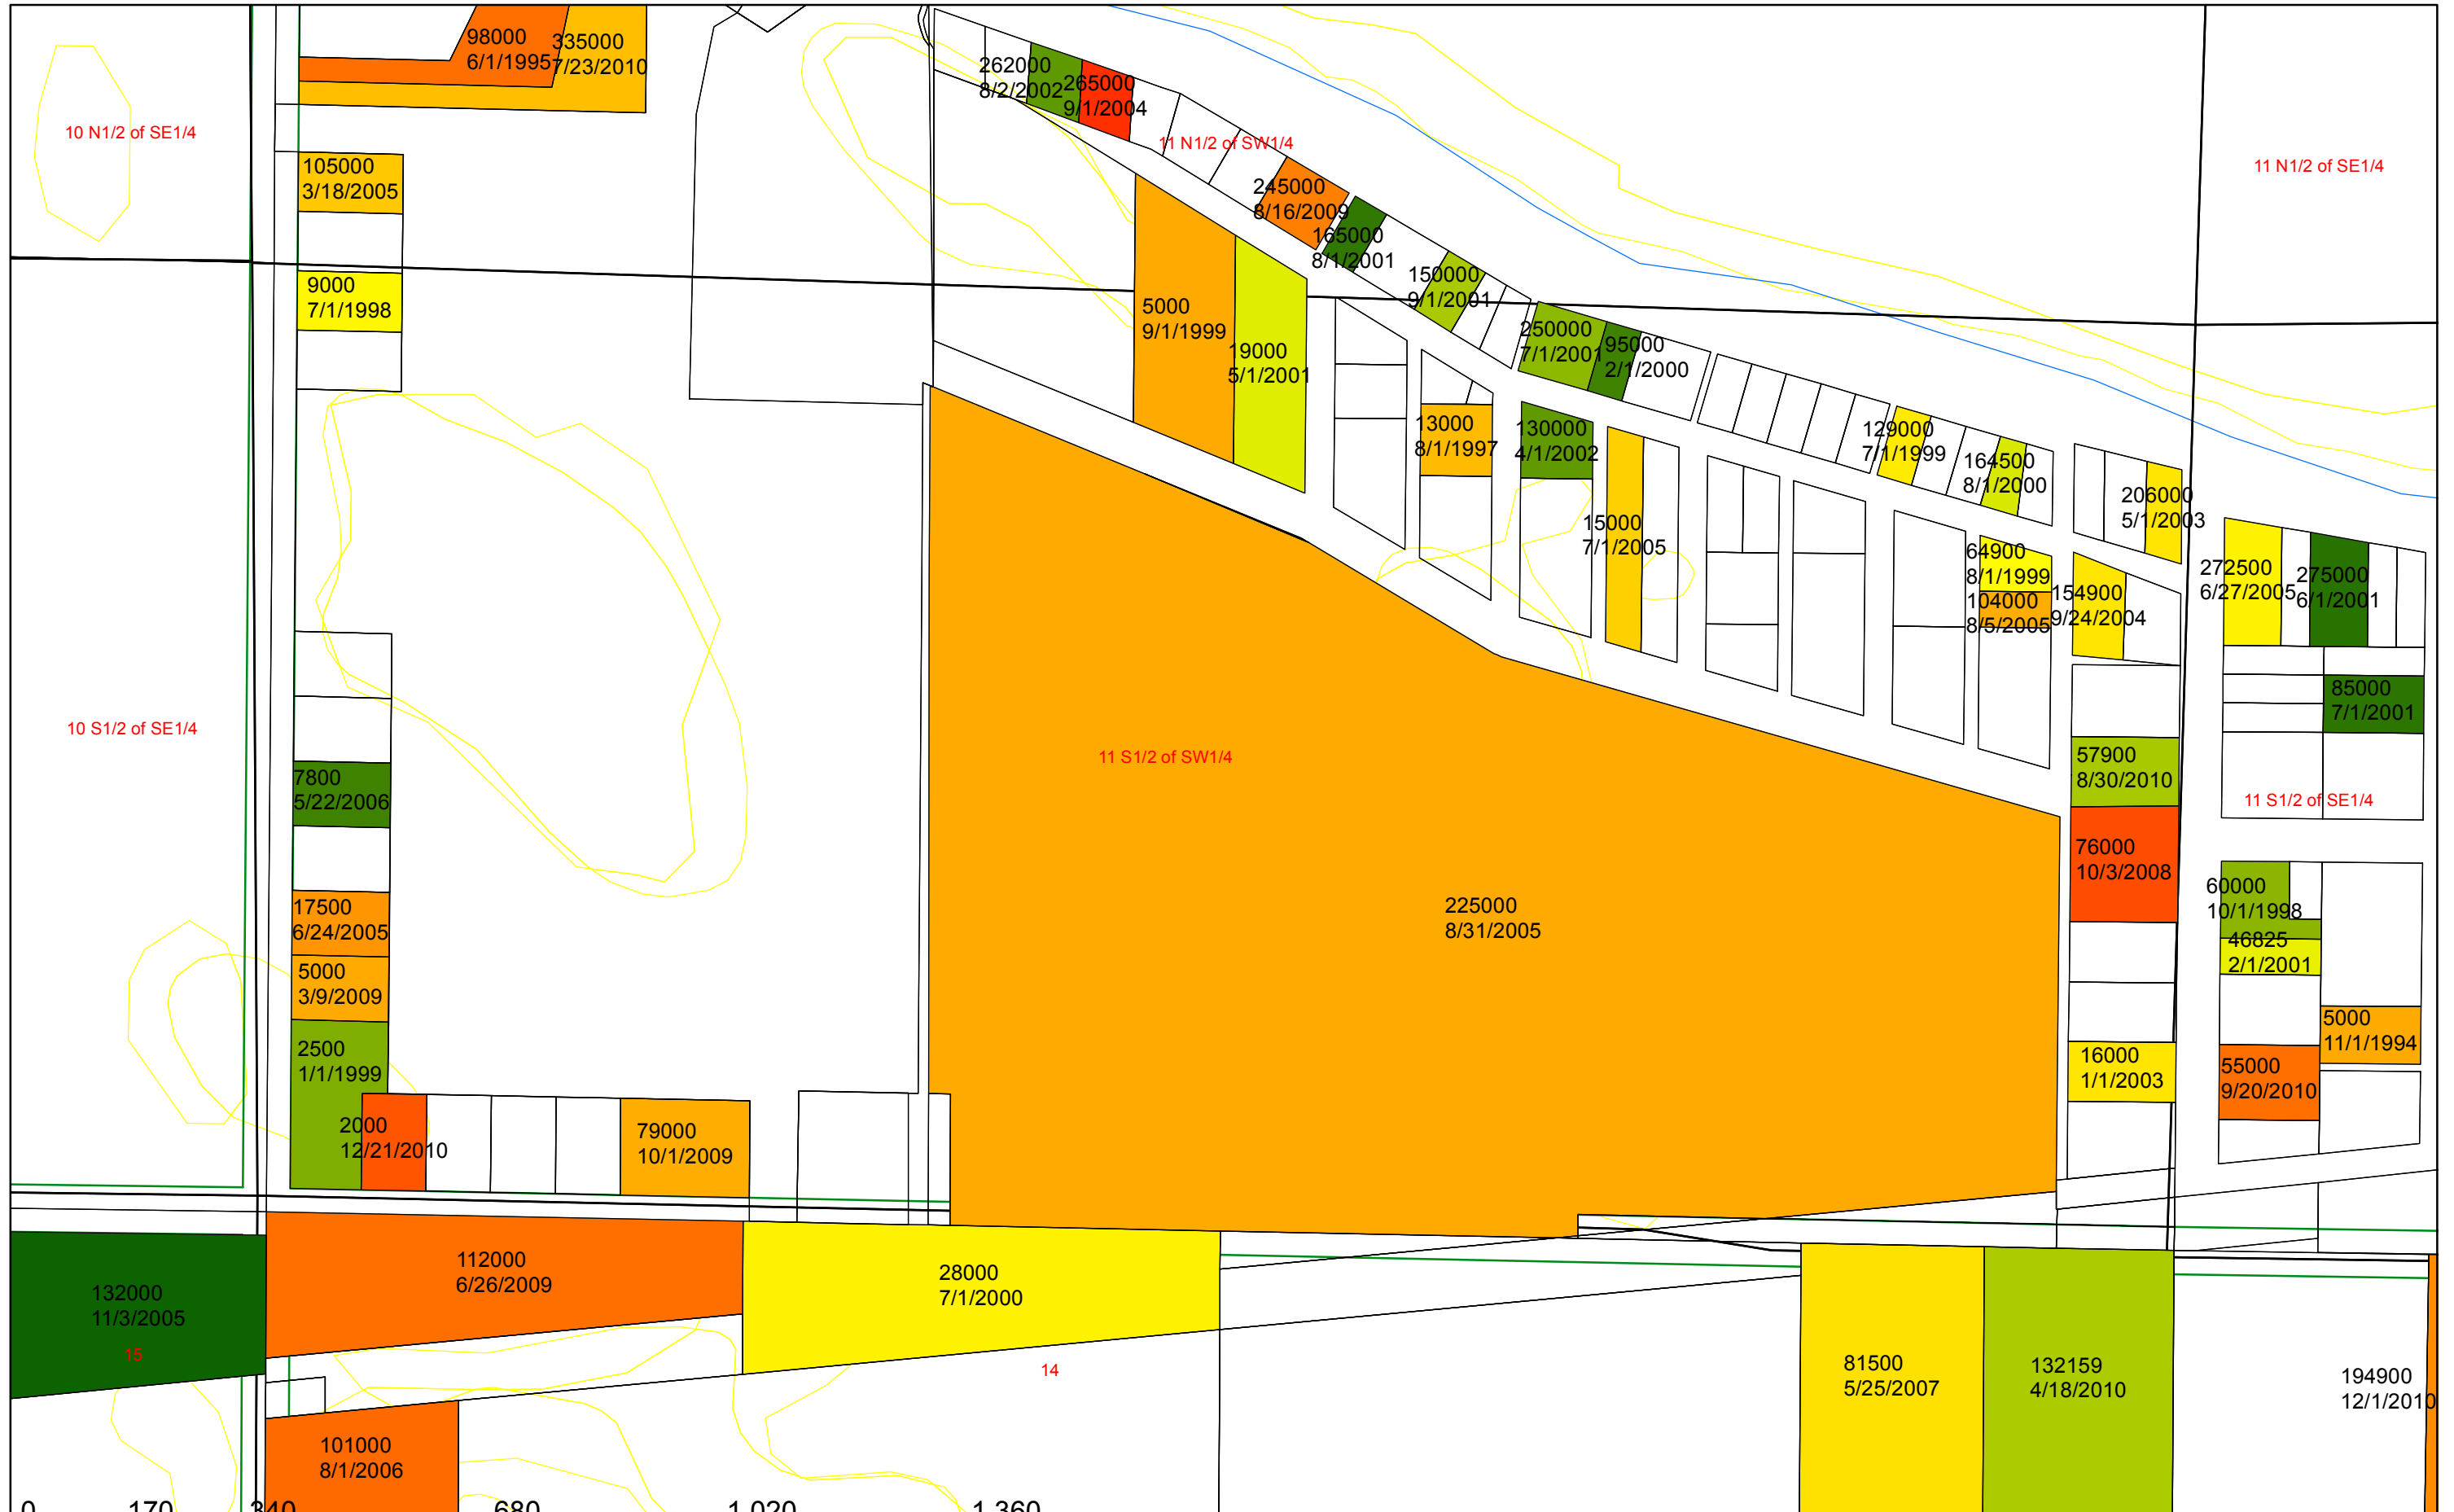

Sales Map: sale price & date. Only the most recent sale is shown, 1 sale per parcel. Sales from 8/1994 to 12/31/10

Sales Map: sale price & date. Only the most recent sale is shown, 1 sale per parcel. Sales from 8/1994 to 12/31/10

Sales Map: sale price & date. Only the most recent sale is shown, 1 sale per parcel. Sales from 8/1994 to 12/31/10

0 170 340 680 1,020 1,360 Feet

Sales Map: sale price & date. Only the most recent sale is shown, 1 sale per parcel. Sales from 8/1994 to 12/31/10