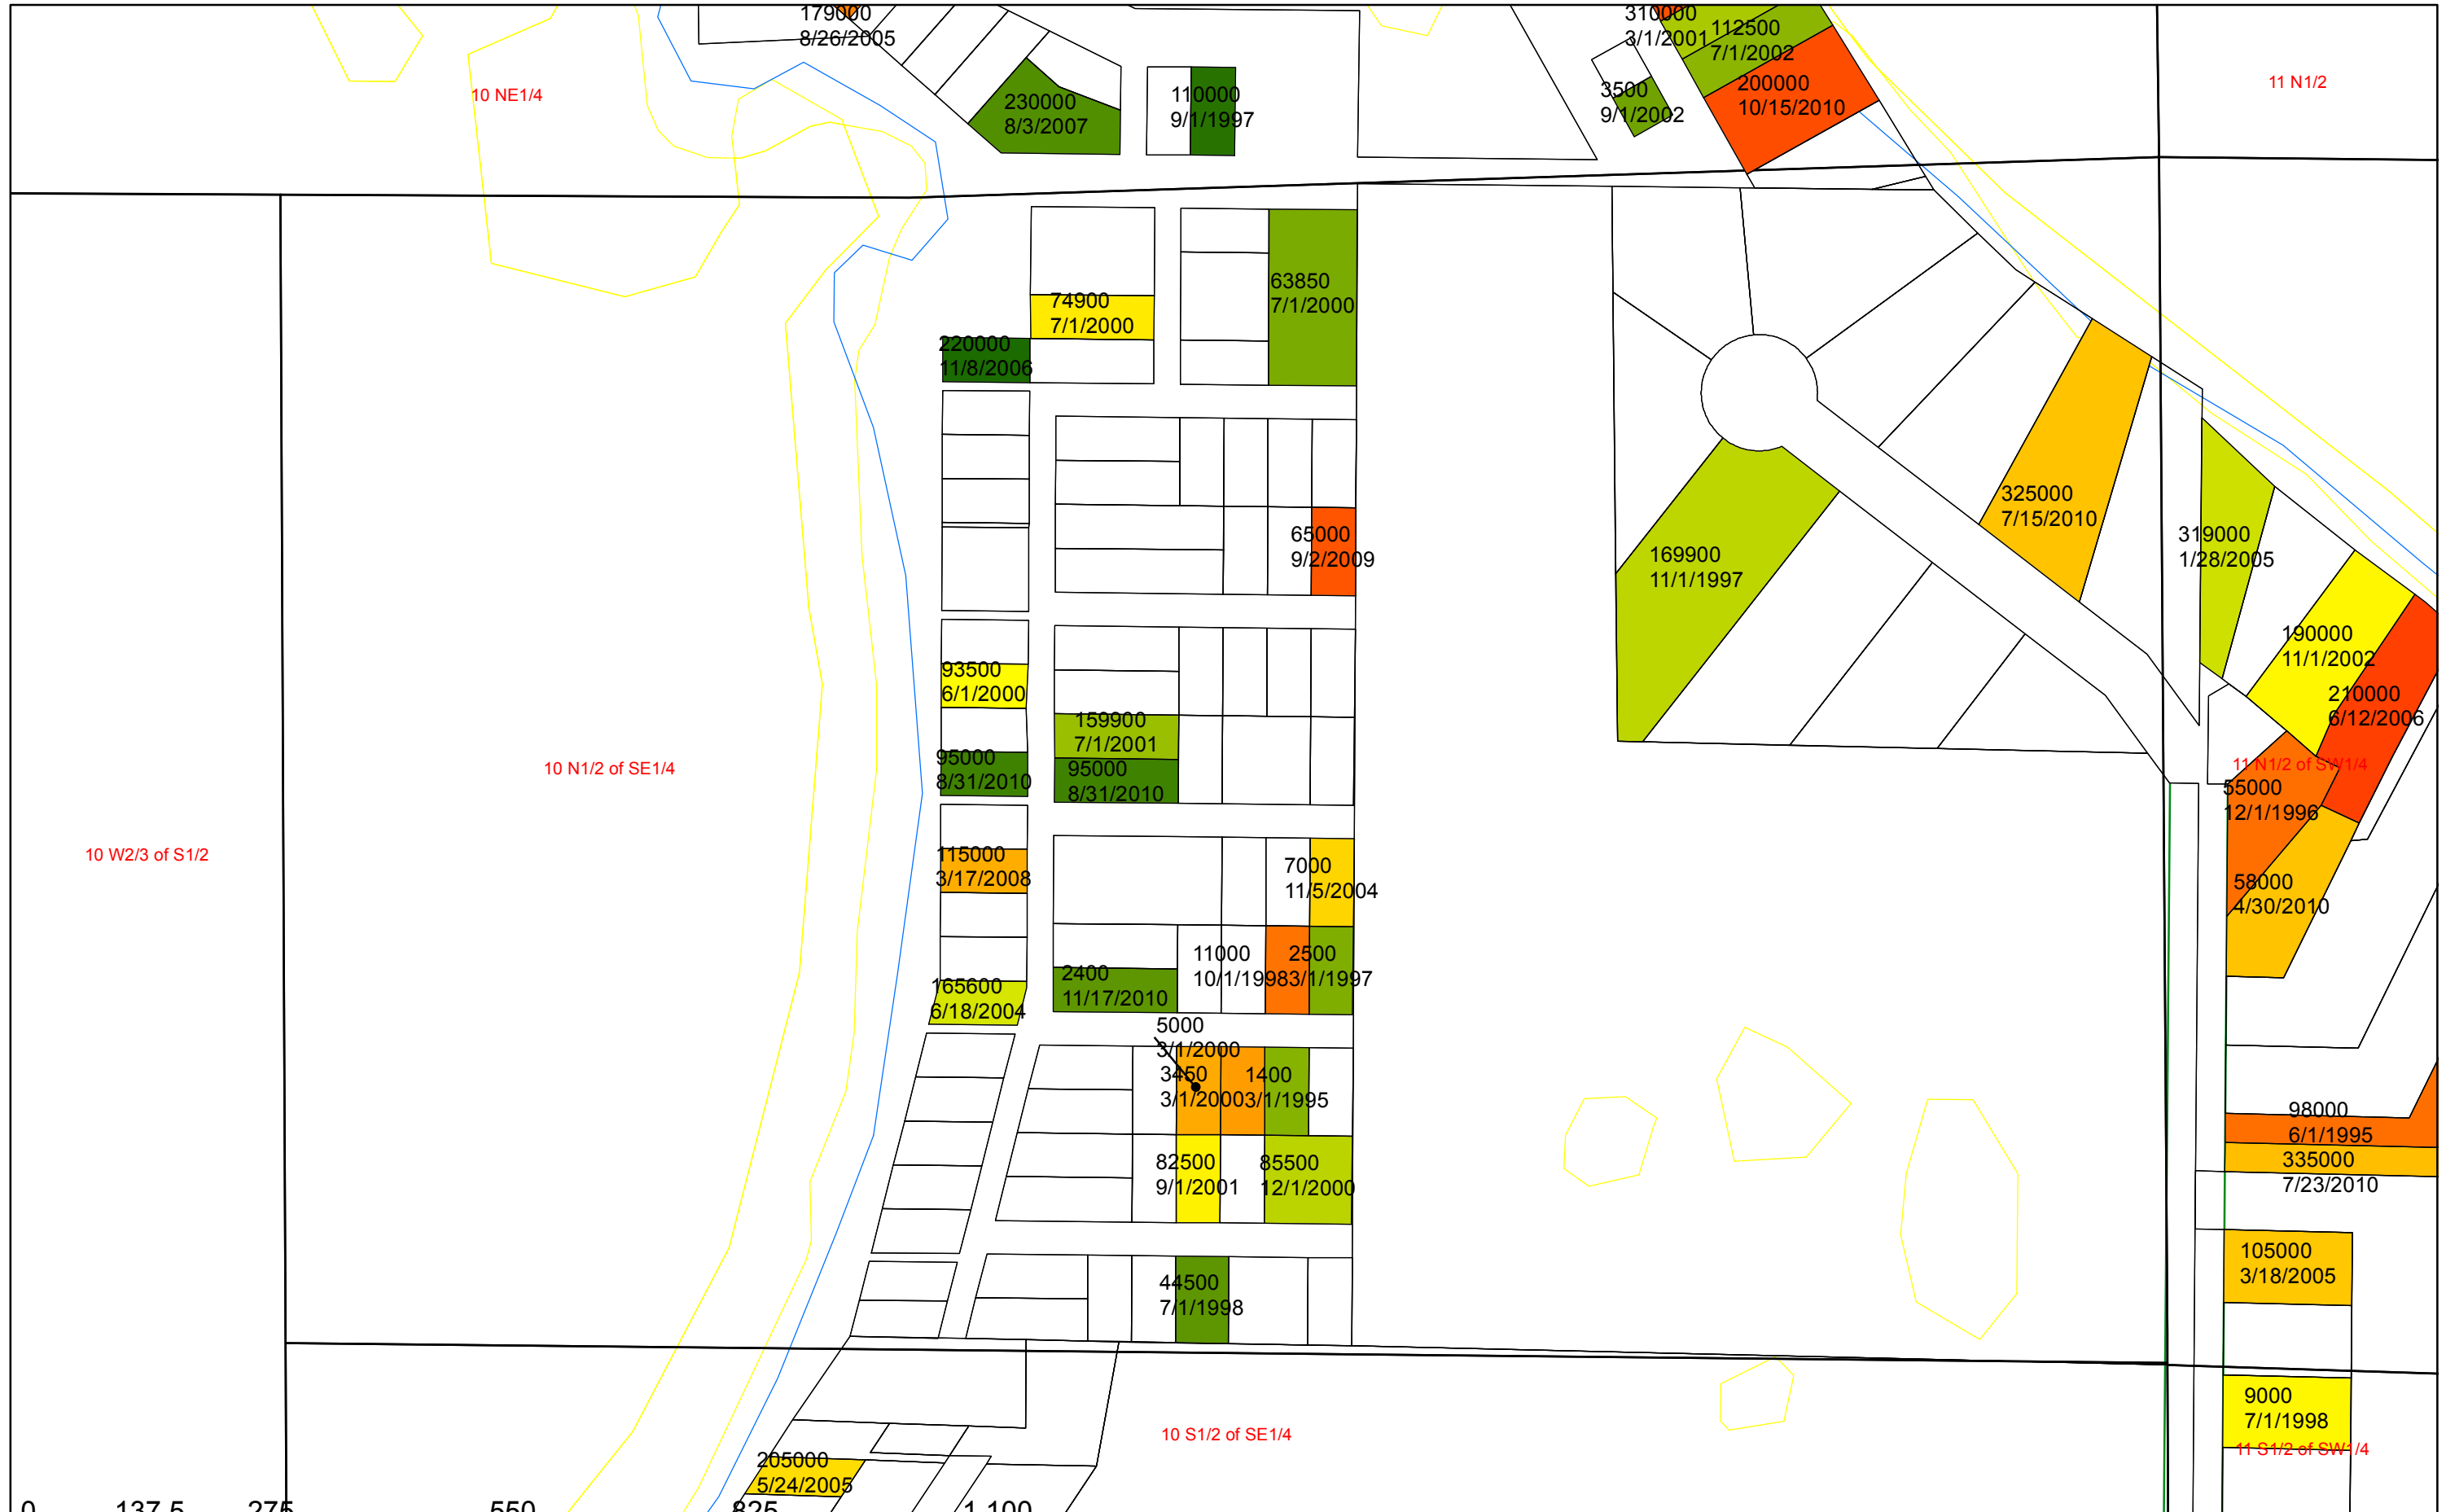

Sales Map: sale price & date. Only the most recent sale is shown, 1 sale per parcel. Sales from 8/1994 to 12/31/10

Sales Map: sale price & date. Only the most recent sale is shown, 1 sale per parcel. Sales from 8/1994 to 12/31/10

0 550 1,100 2,200 3,300 4,400 Feet

Sales Map: sale price & date. Only the most recent sale is shown, 1 sale per parcel. Sales from 8/1994 to 12/31/10

Sales Map: sale price & date. Only the most recent sale is shown, 1 sale per parcel. Sales from 8/1994 to 12/31/10