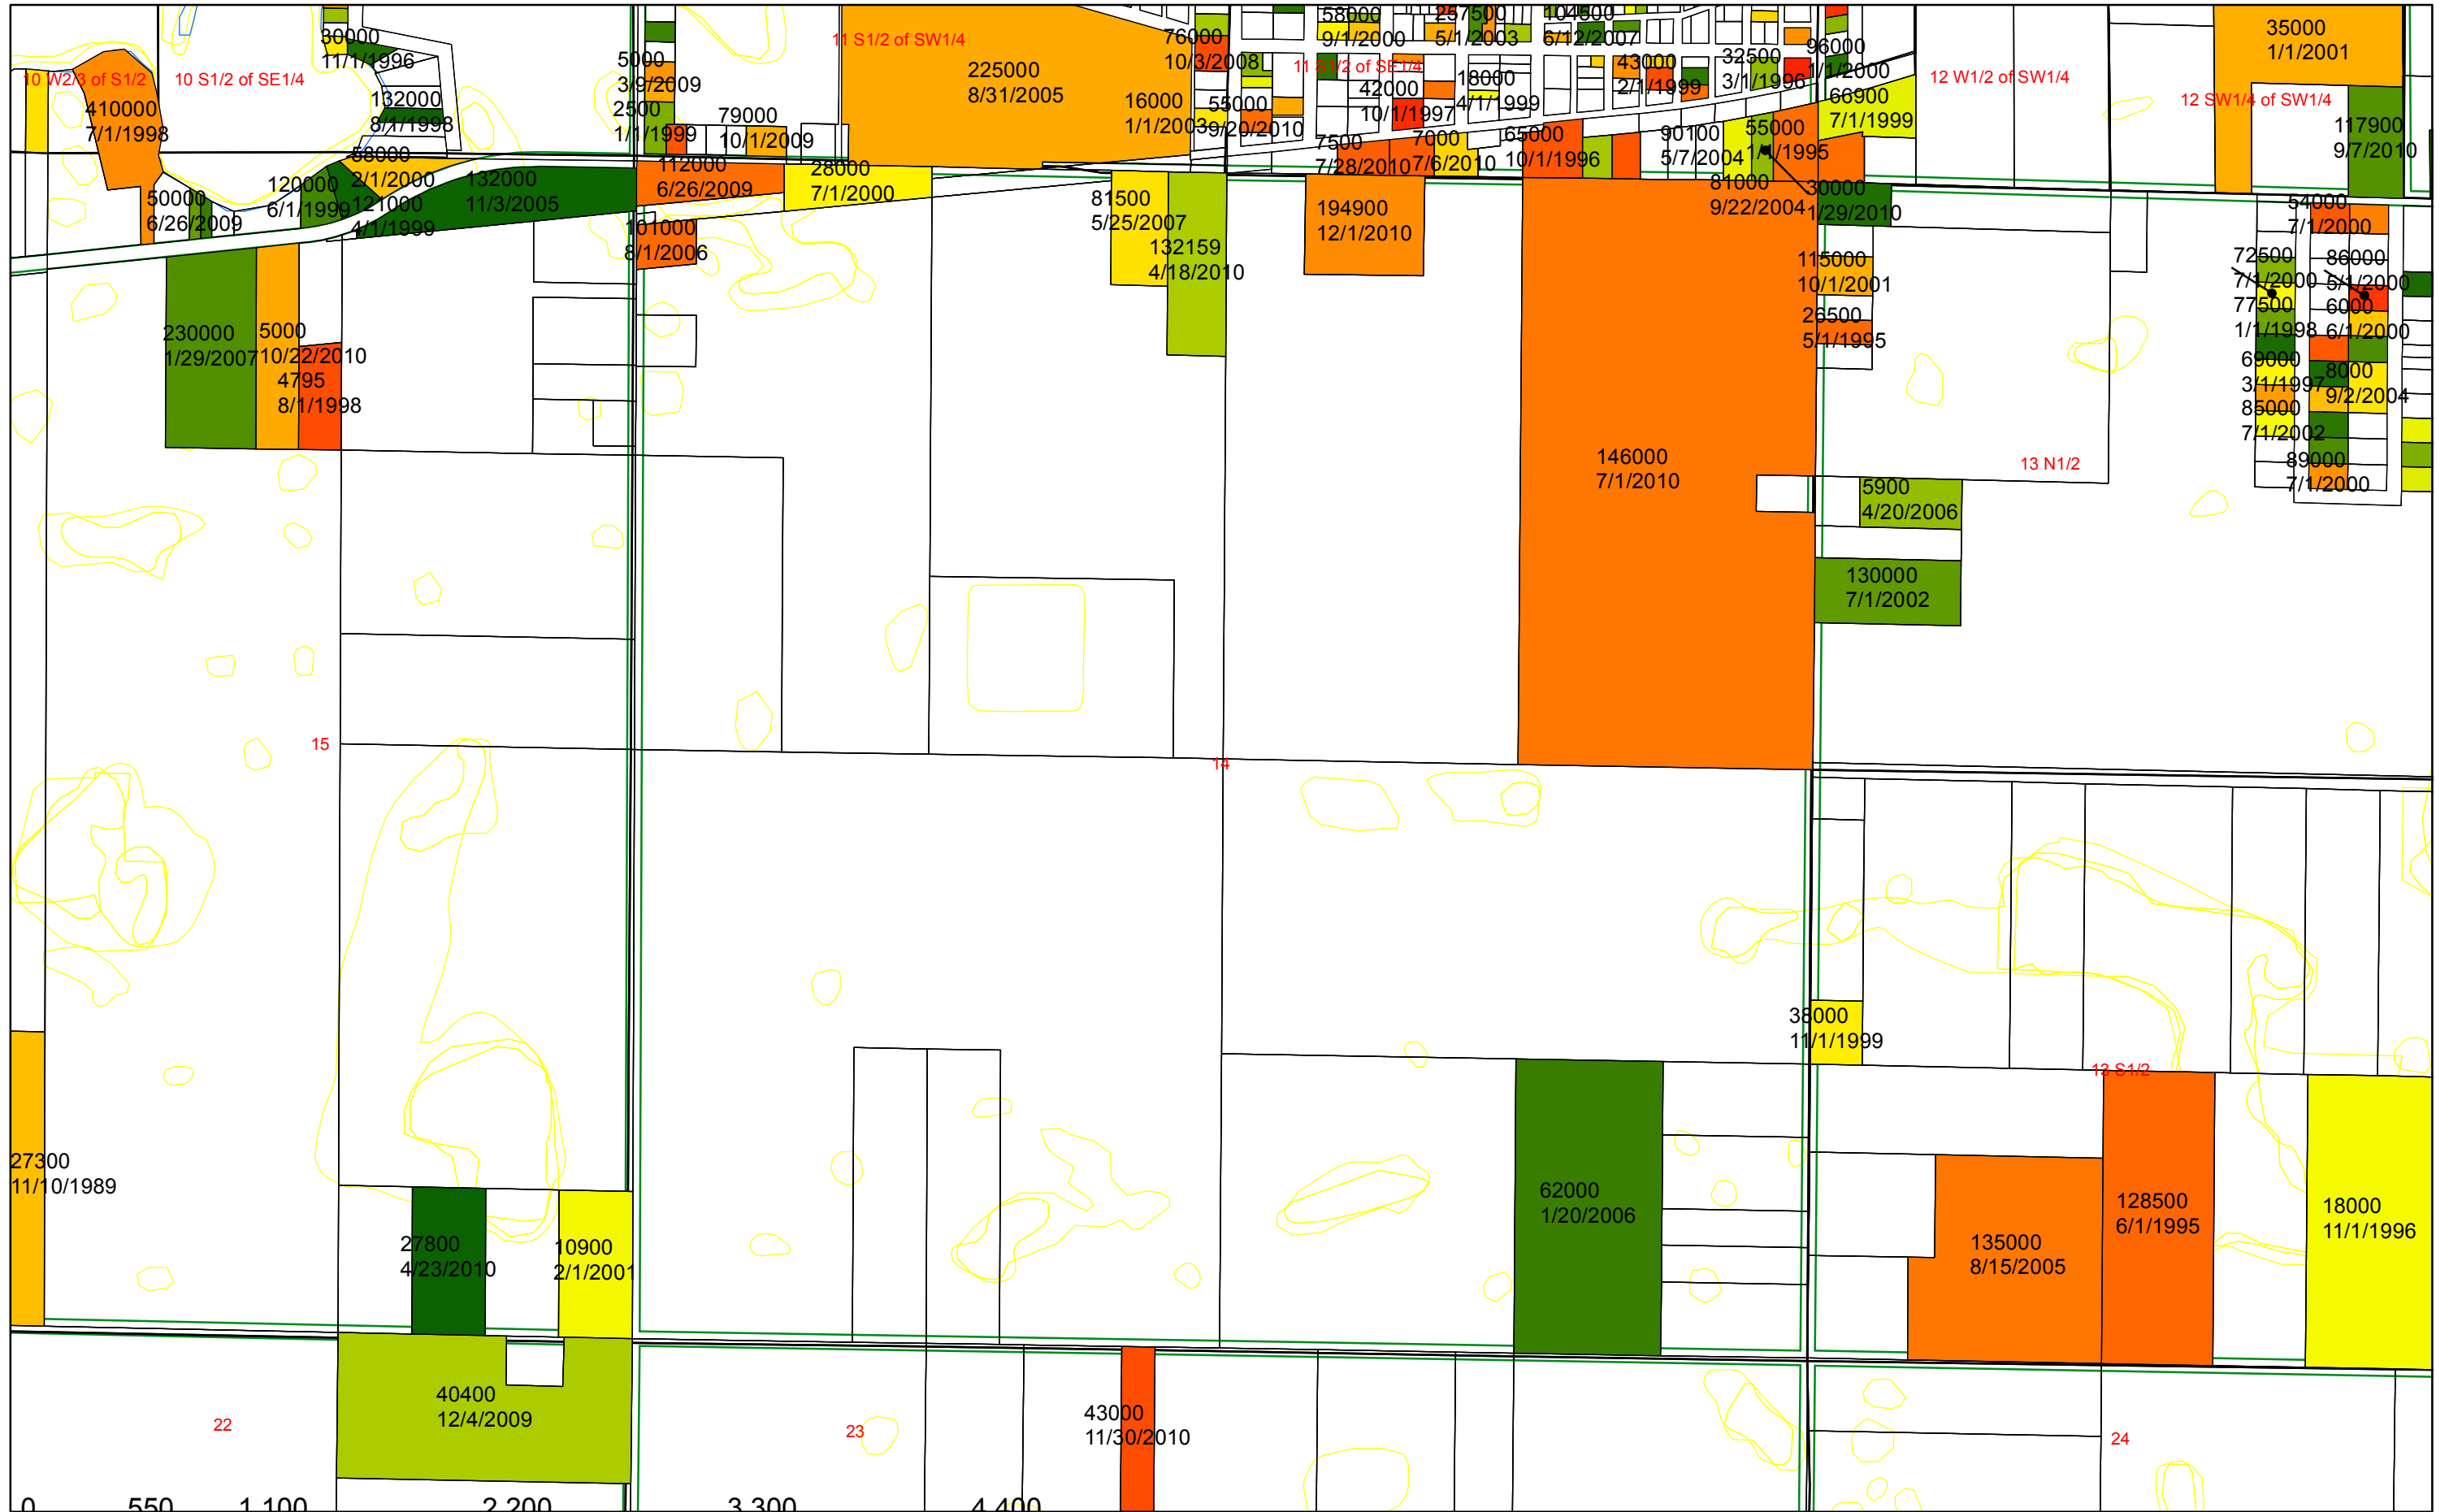

Sales Map: sale price & date. Only the most recent sale is shown, 1 sale per parcel. Sales from 8/1994 to 12/31/10

Sales Map: sale price & date. Only the most recent sale is shown, 1 sale per parcel. Sales from 8/1994 to 12/31/10

0 280 560 1,120 1,680 2,240 Feet

Sales Map: sale price & date. Only the most recent sale is shown, 1 sale per parcel. Sales from 8/1994 to 12/31/10

0 335 670 1,340 2,010 2,680 Feet

Sales Map: sale price & date. Only the most recent sale is shown, 1 sale per parcel. Sales from 8/1994 to 12/31/10