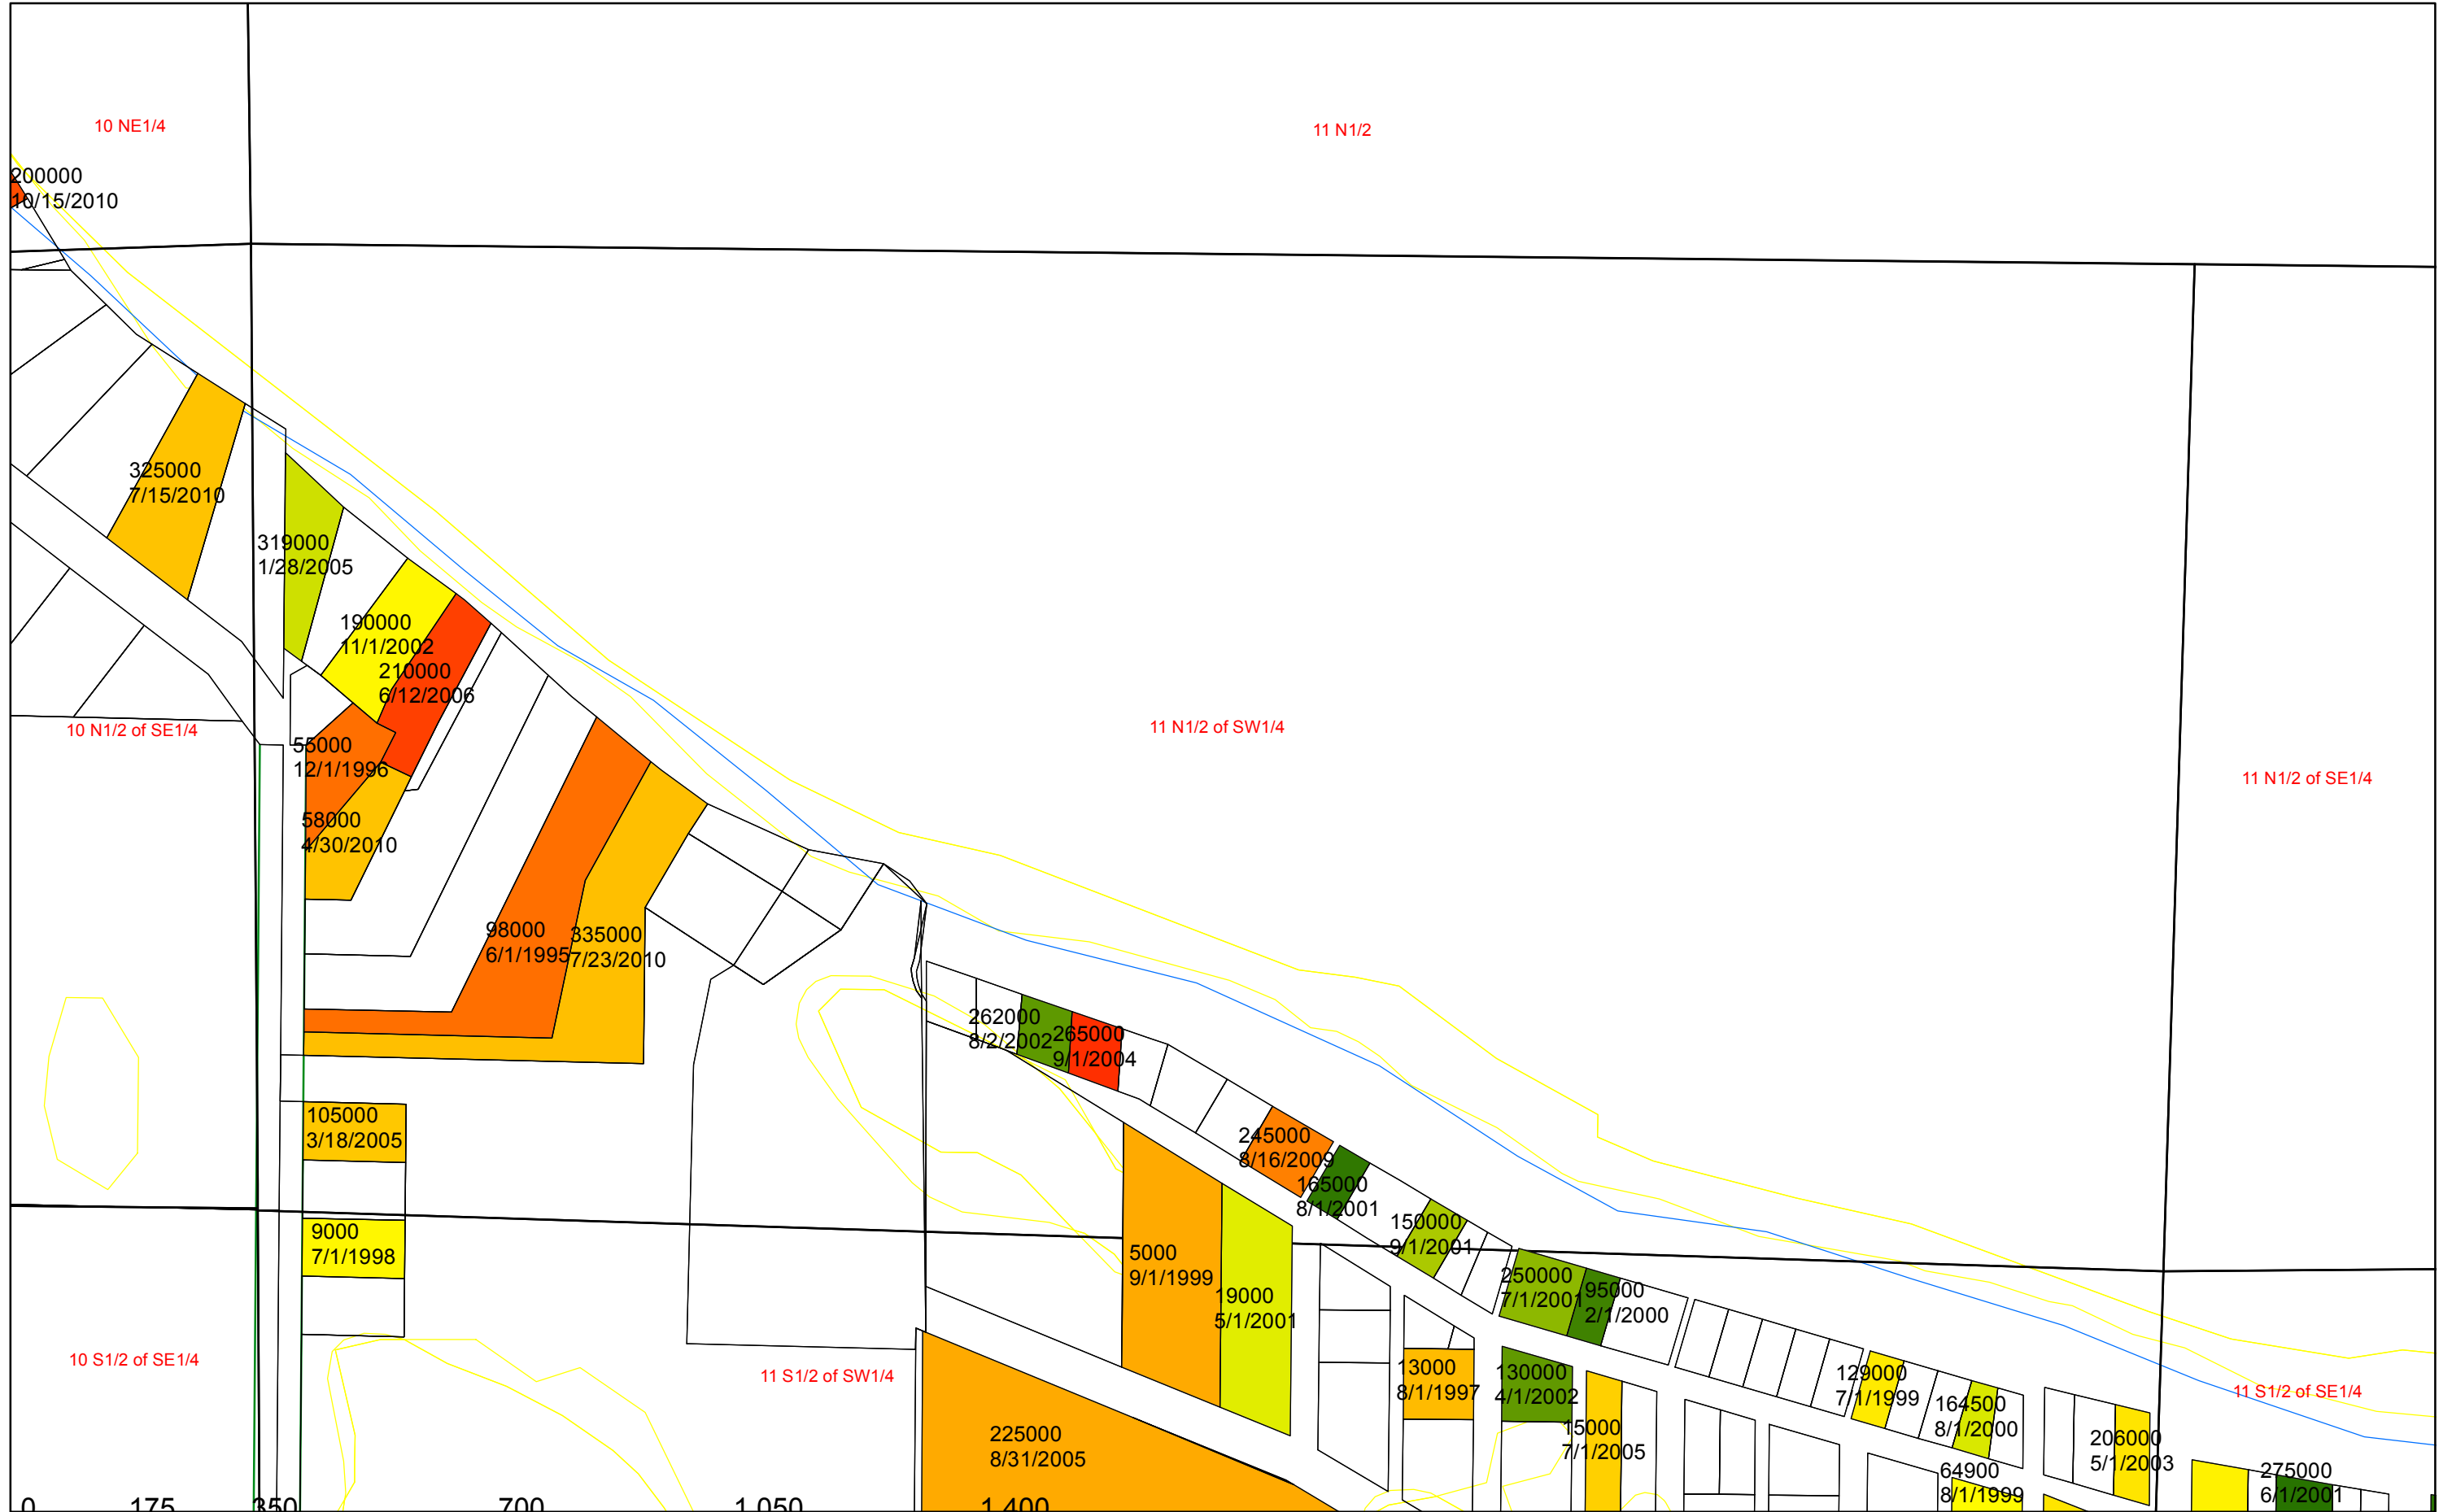

Sales Map: sale price & date. Only the most recent sale is shown, 1 sale per parcel. Sales from 8/1994 to 12/31/10

Sales Map: sale price & date. Only the most recent sale is shown, 1 sale per parcel. Sales from 8/1994 to 12/31/10

Sales Map: sale price & date. Only the most recent sale is shown, 1 sale per parcel. Sales from 8/1994 to 12/31/10

0 170 340 680 1,020 1,360 Feet

Sales Map: sale price & date. Only the most recent sale is shown, 1 sale per parcel. Sales from 8/1994 to 12/31/10