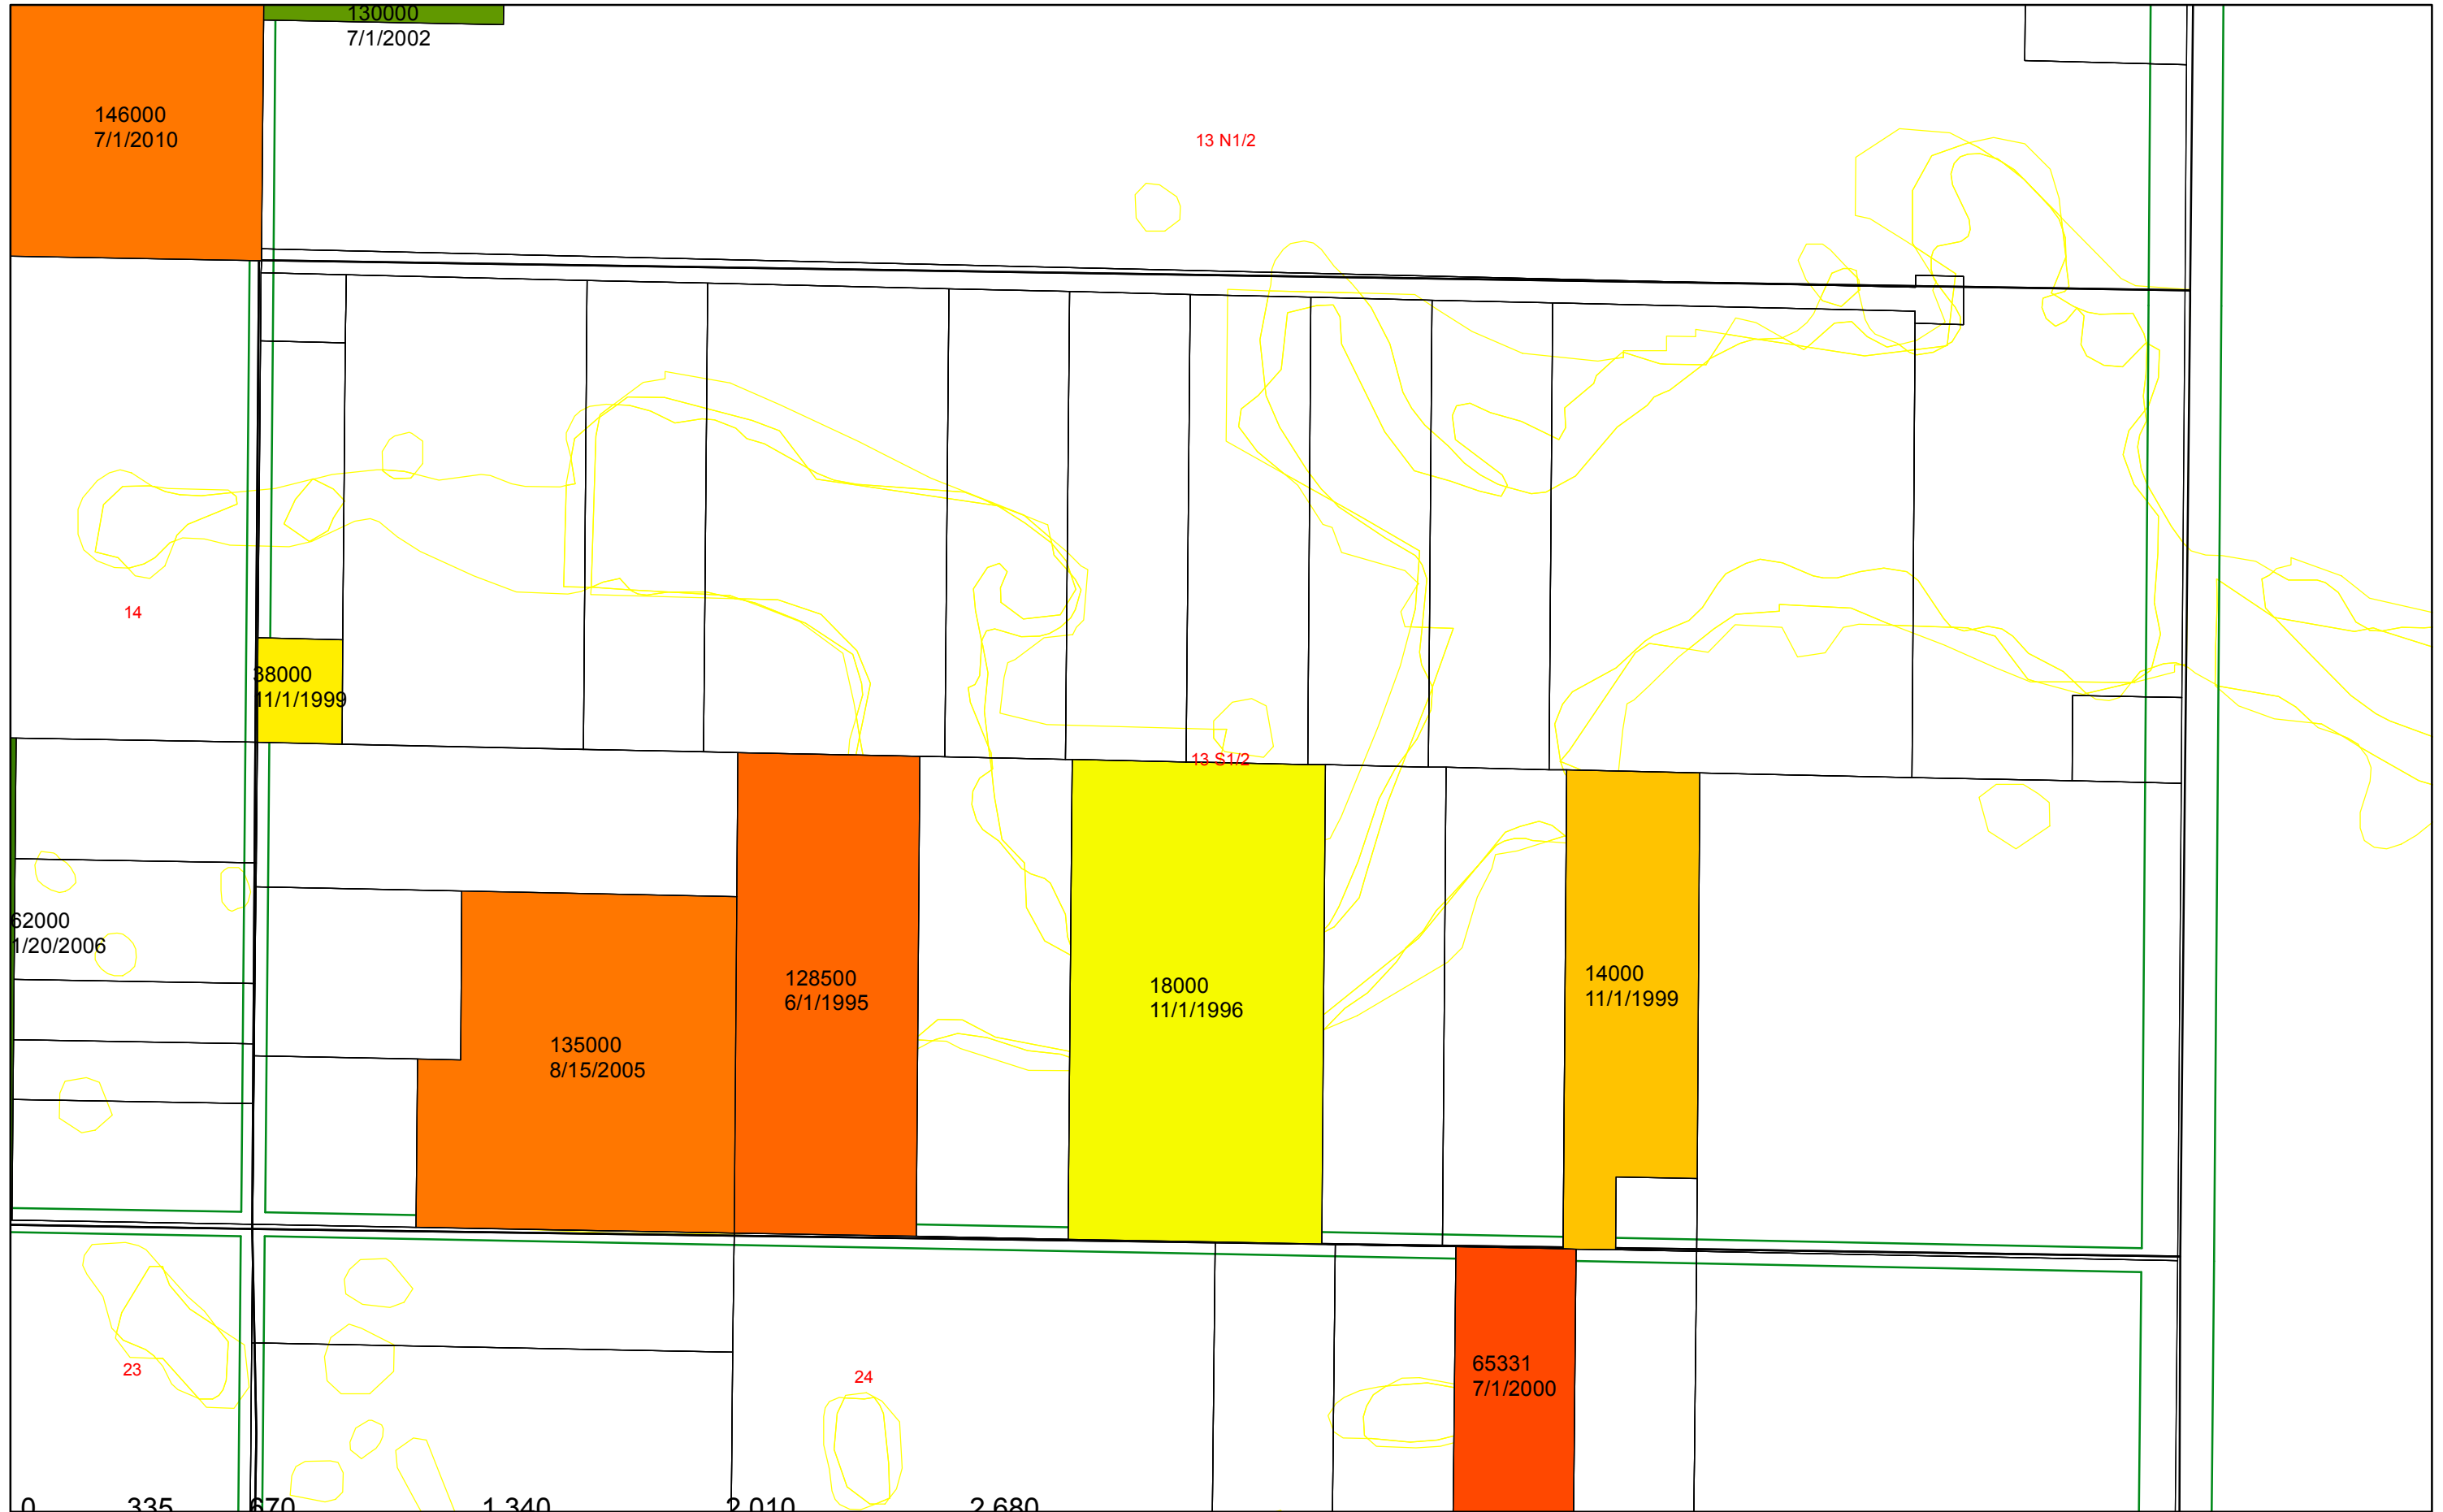

Sales Map: sale price & date. Only the most recent sale is shown, 1 sale per parcel. Sales from 8/1994 to 12/31/10

Sales Map: sale price & date. Only the most recent sale is shown, 1 sale per parcel. Sales from 8/1994 to 12/31/10

0 280 560 1,120 1,680 2,240 Feet

Sales Map: sale price & date. Only the most recent sale is shown, 1 sale per parcel. Sales from 8/1994 to 12/31/10

0 335 670 1,340 2,010 2,680 Feet

Sales Map: sale price & date. Only the most recent sale is shown, 1 sale per parcel. Sales from 8/1994 to 12/31/10