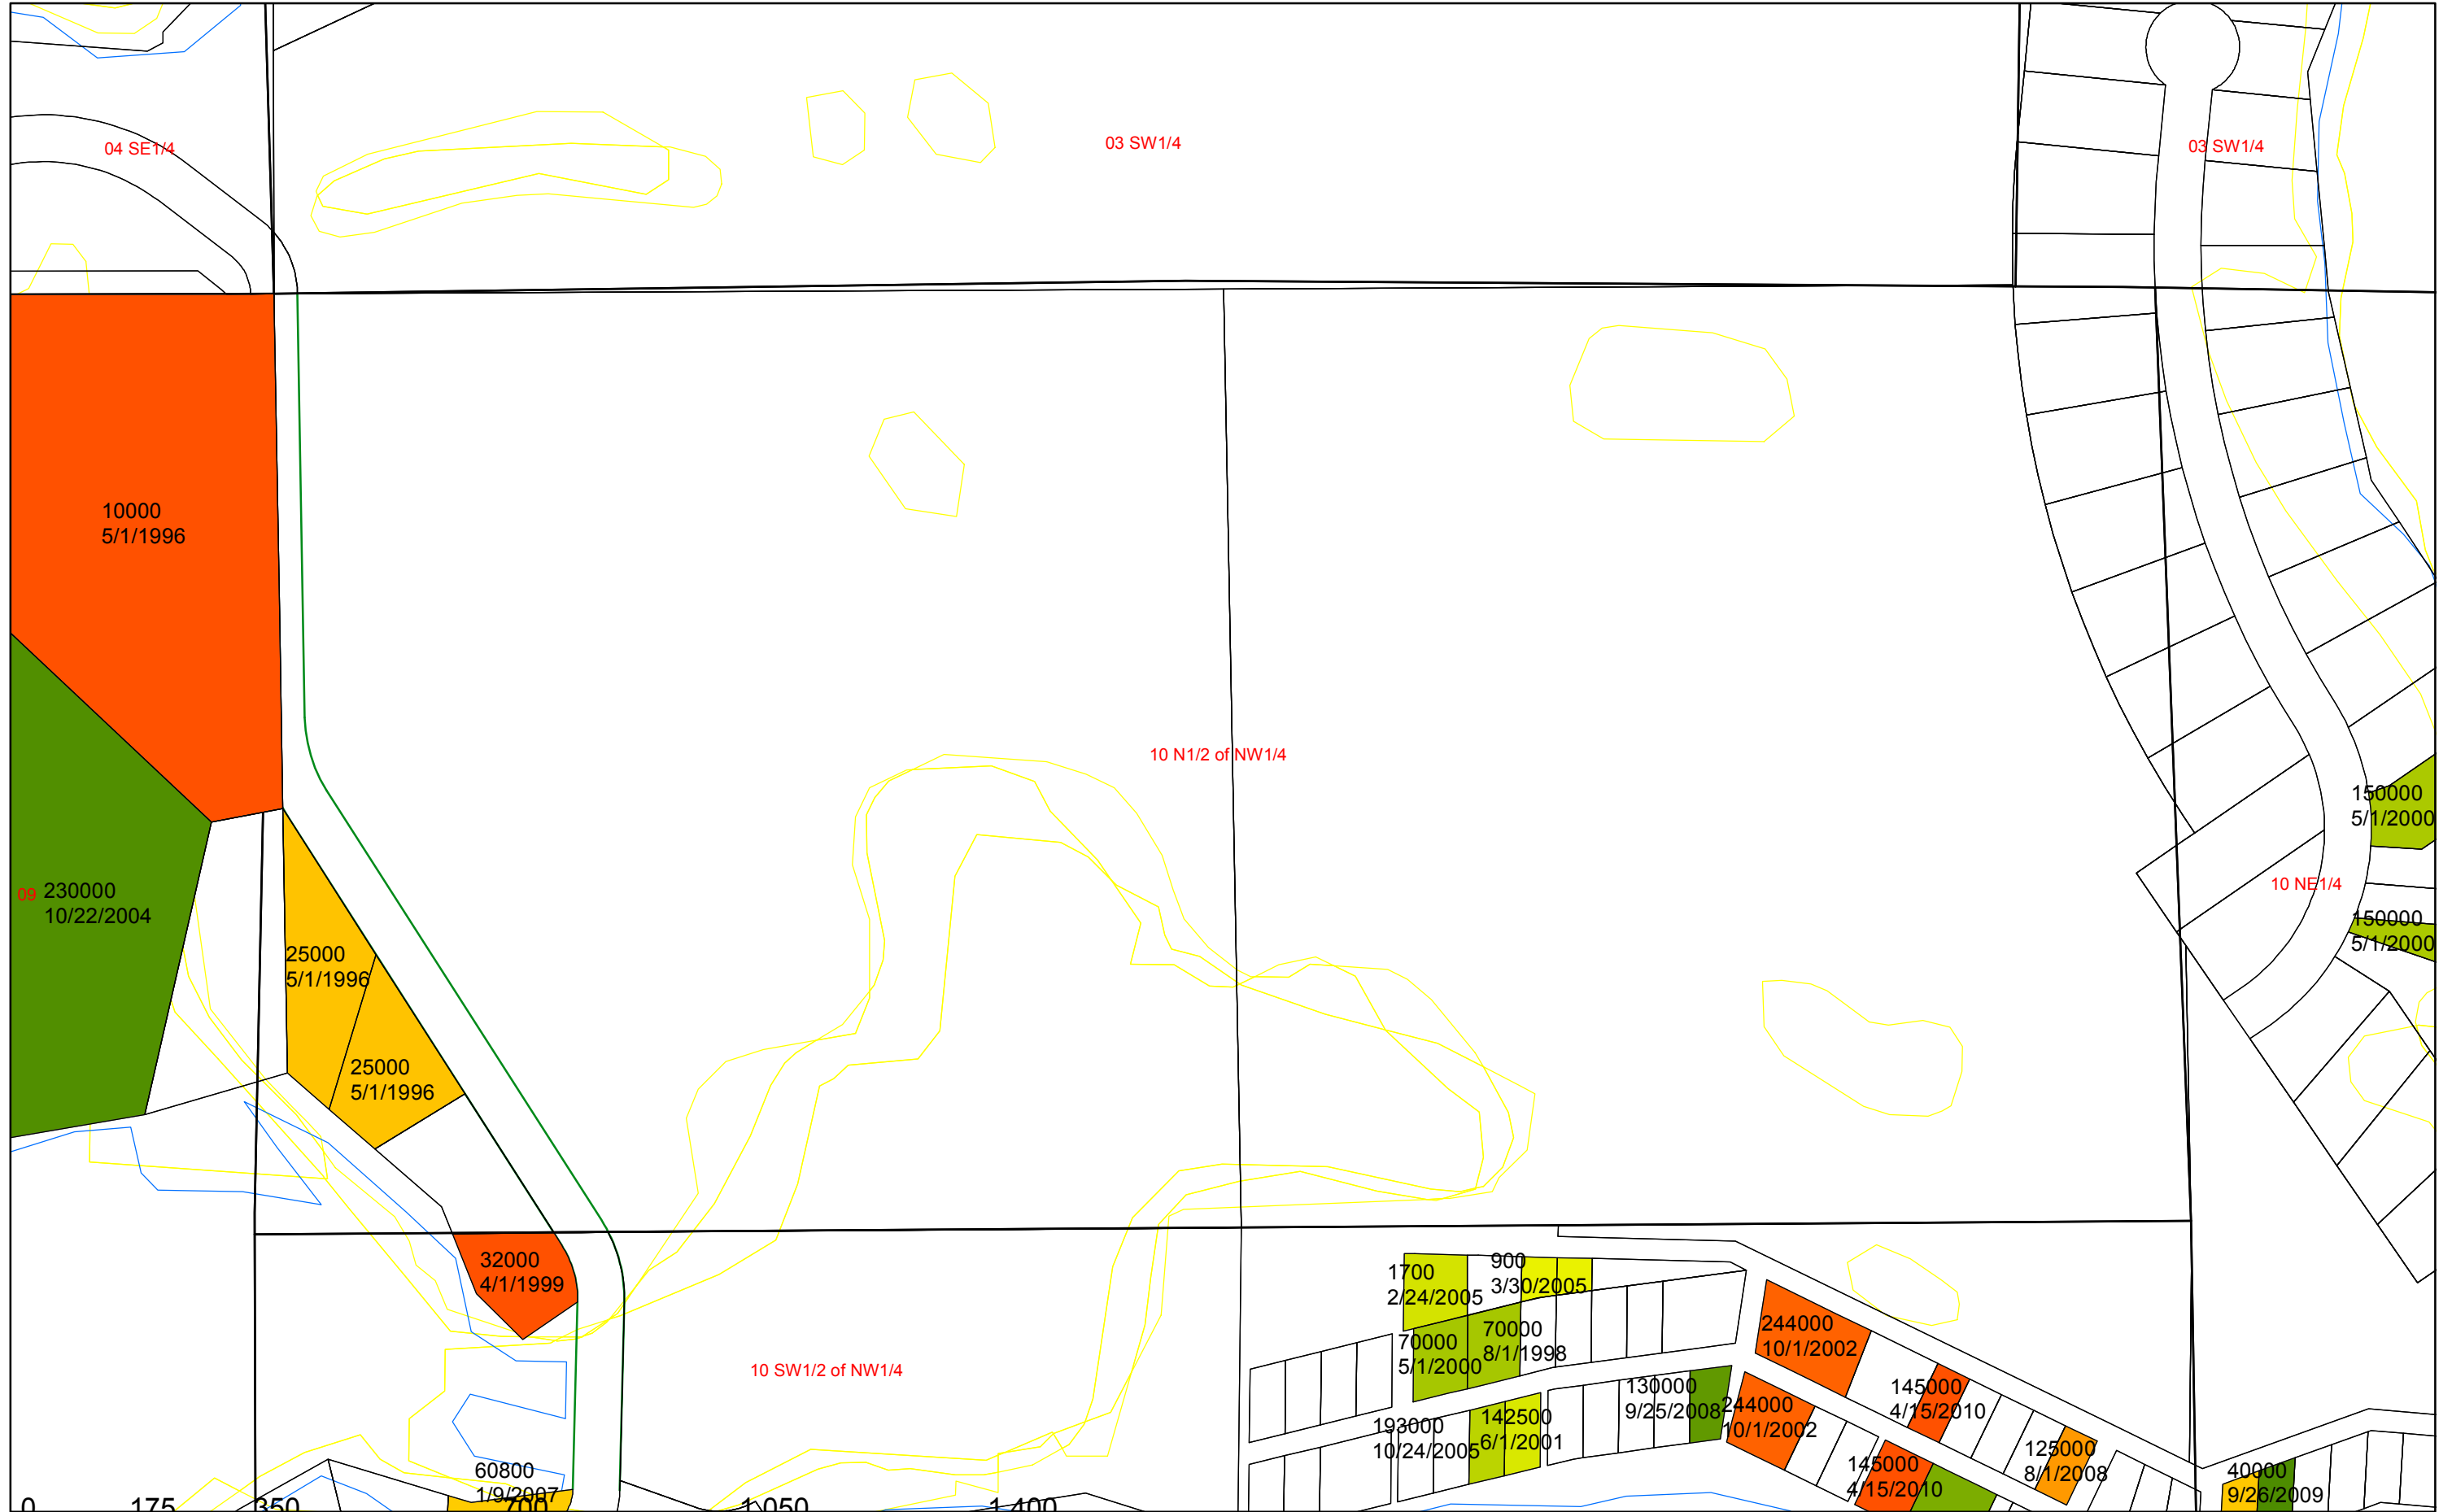

Sales Map: sale price & date. Only the most recent sale is shown, 1 sale per parcel. Sales from 8/1994 to 12/31/10

Sales Map: sale price & date. Only the most recent sale is shown, 1 sale per parcel. Sales from 8/1994 to 12/31/10

0 550 1,100 2,200 3,300 4,400 Feet

Sales Map: sale price & date. Only the most recent sale is shown, 1 sale per parcel. Sales from 8/1994 to 12/31/10

Sales Map: sale price & date. Only the most recent sale is shown, 1 sale per parcel. Sales from 8/1994 to 12/31/10