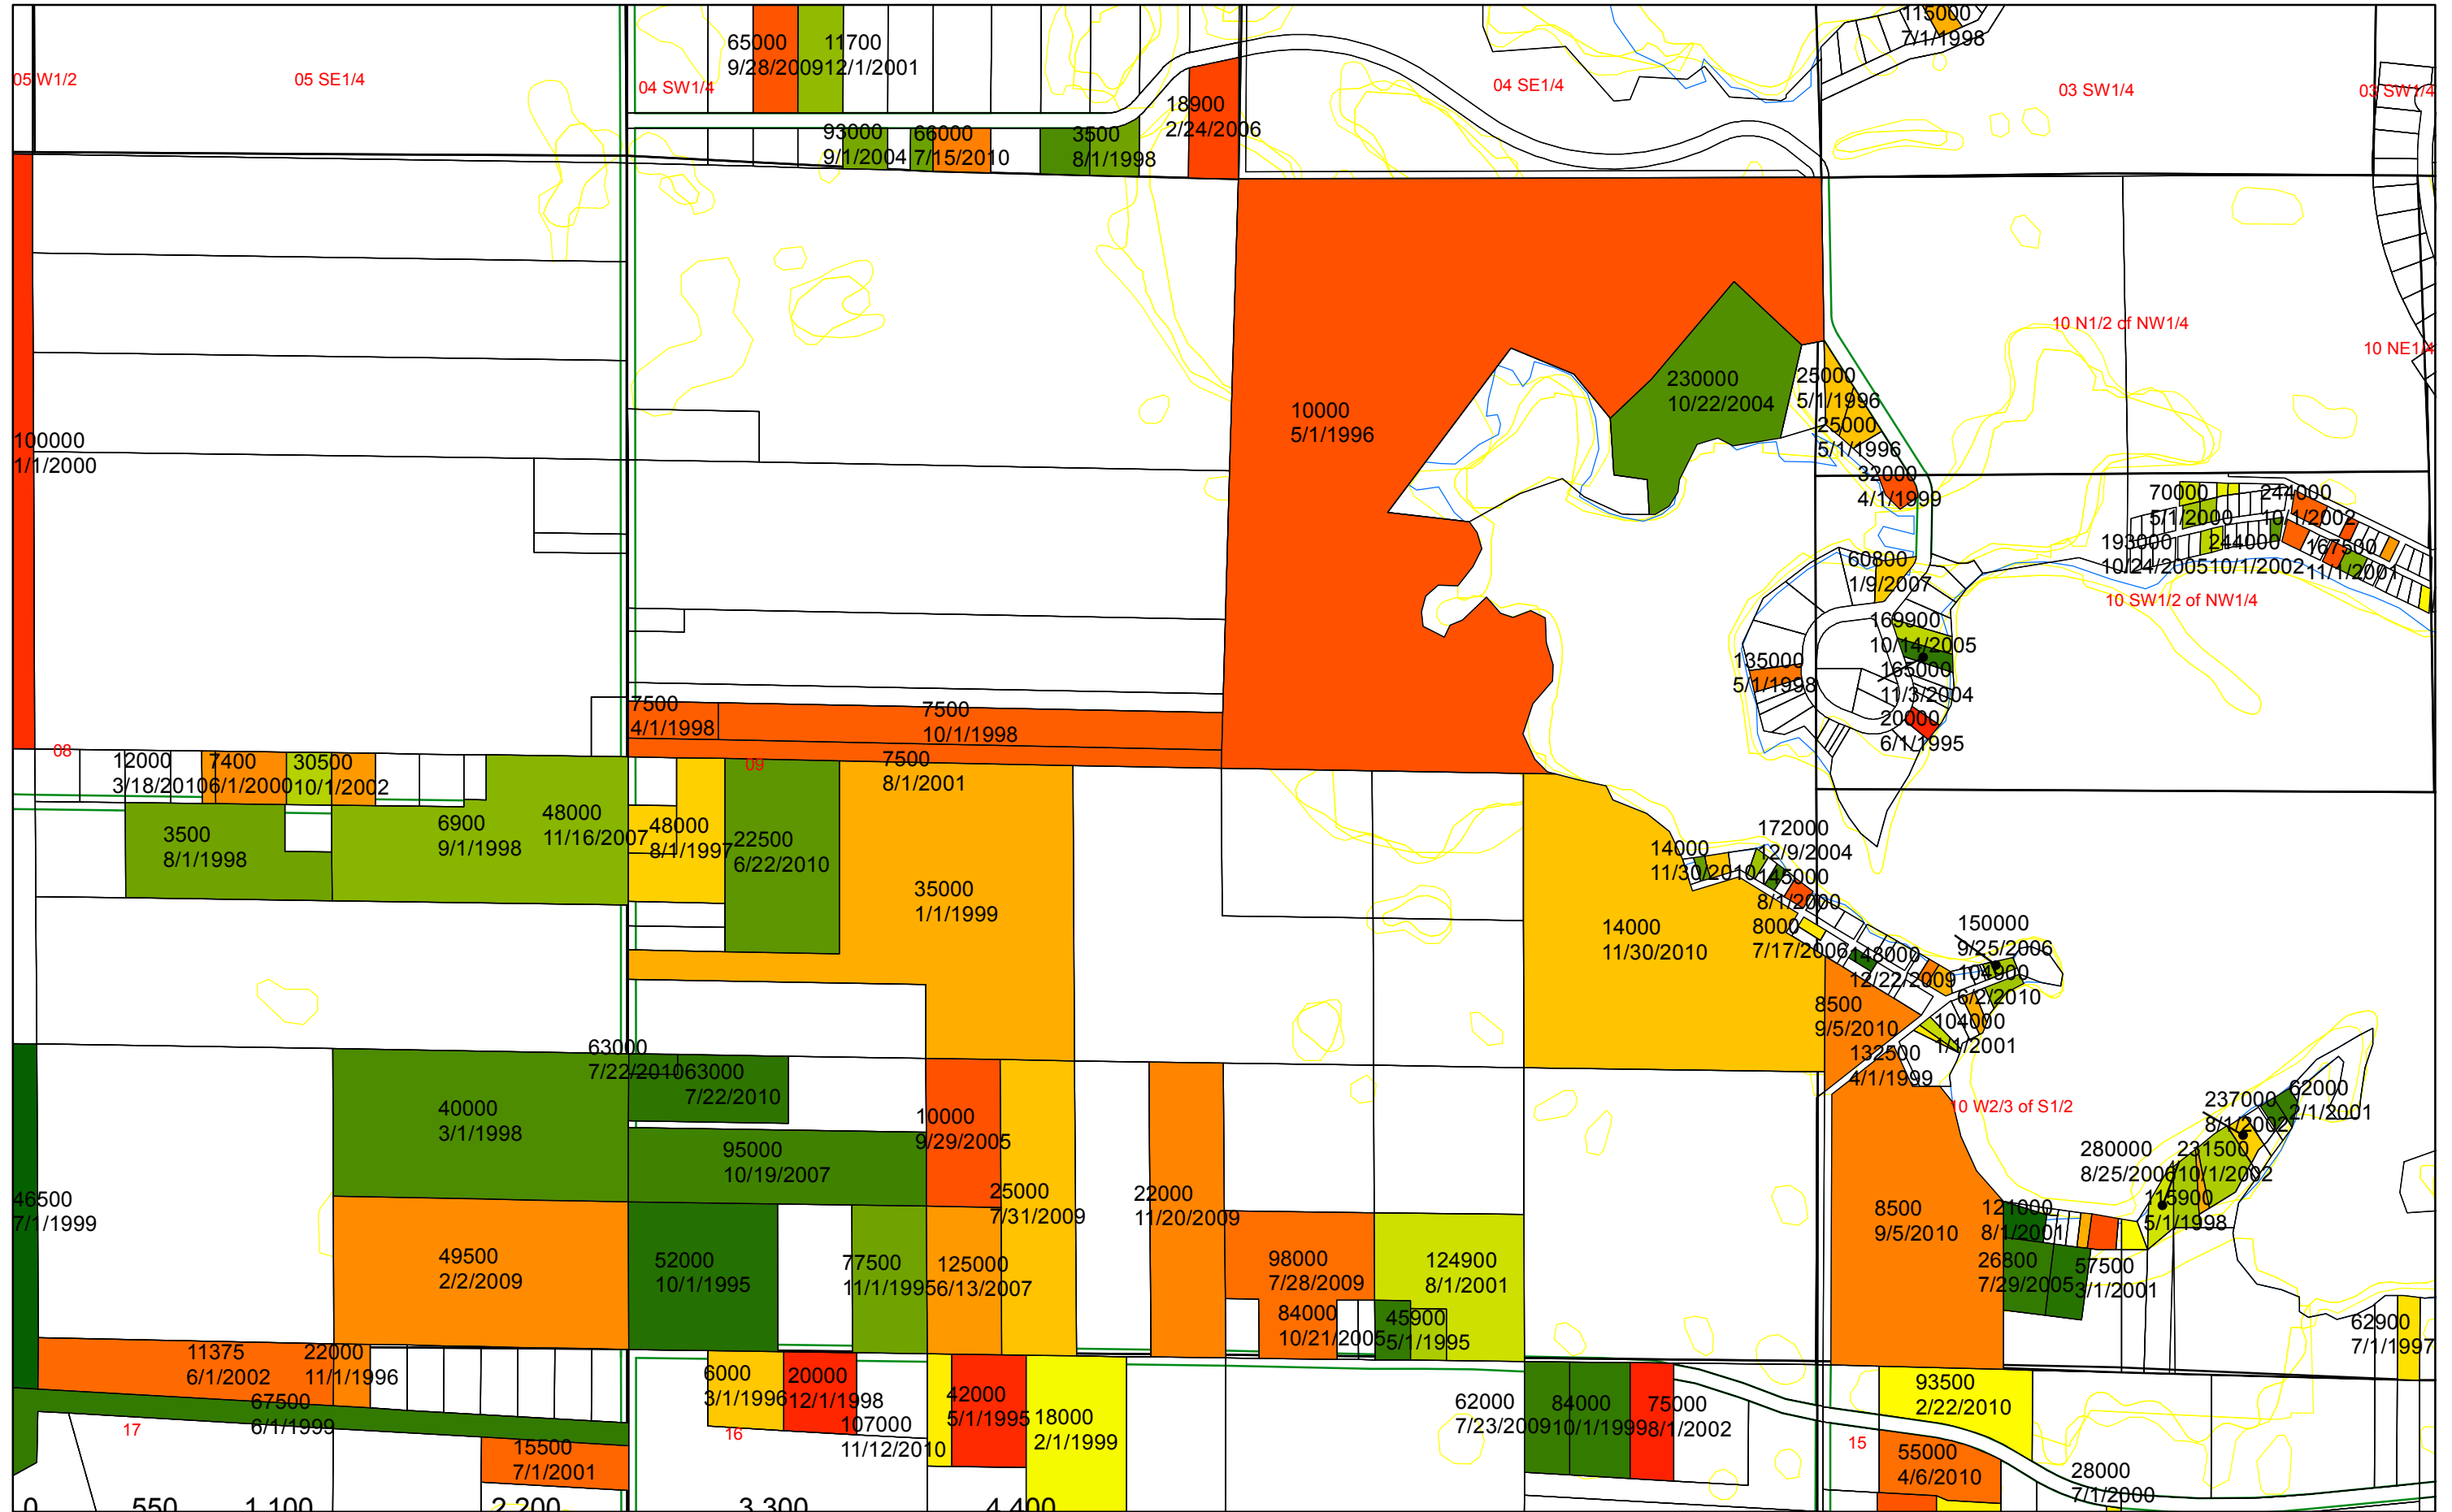

Sales Map: sale price & date. Only the most recent sale is shown, 1 sale per parcel. Sales from 8/1994 to 12/31/10

Sales Map: sale price & date. Only the most recent sale is shown, 1 sale per parcel. Sales from 8/1994 to 12/31/10