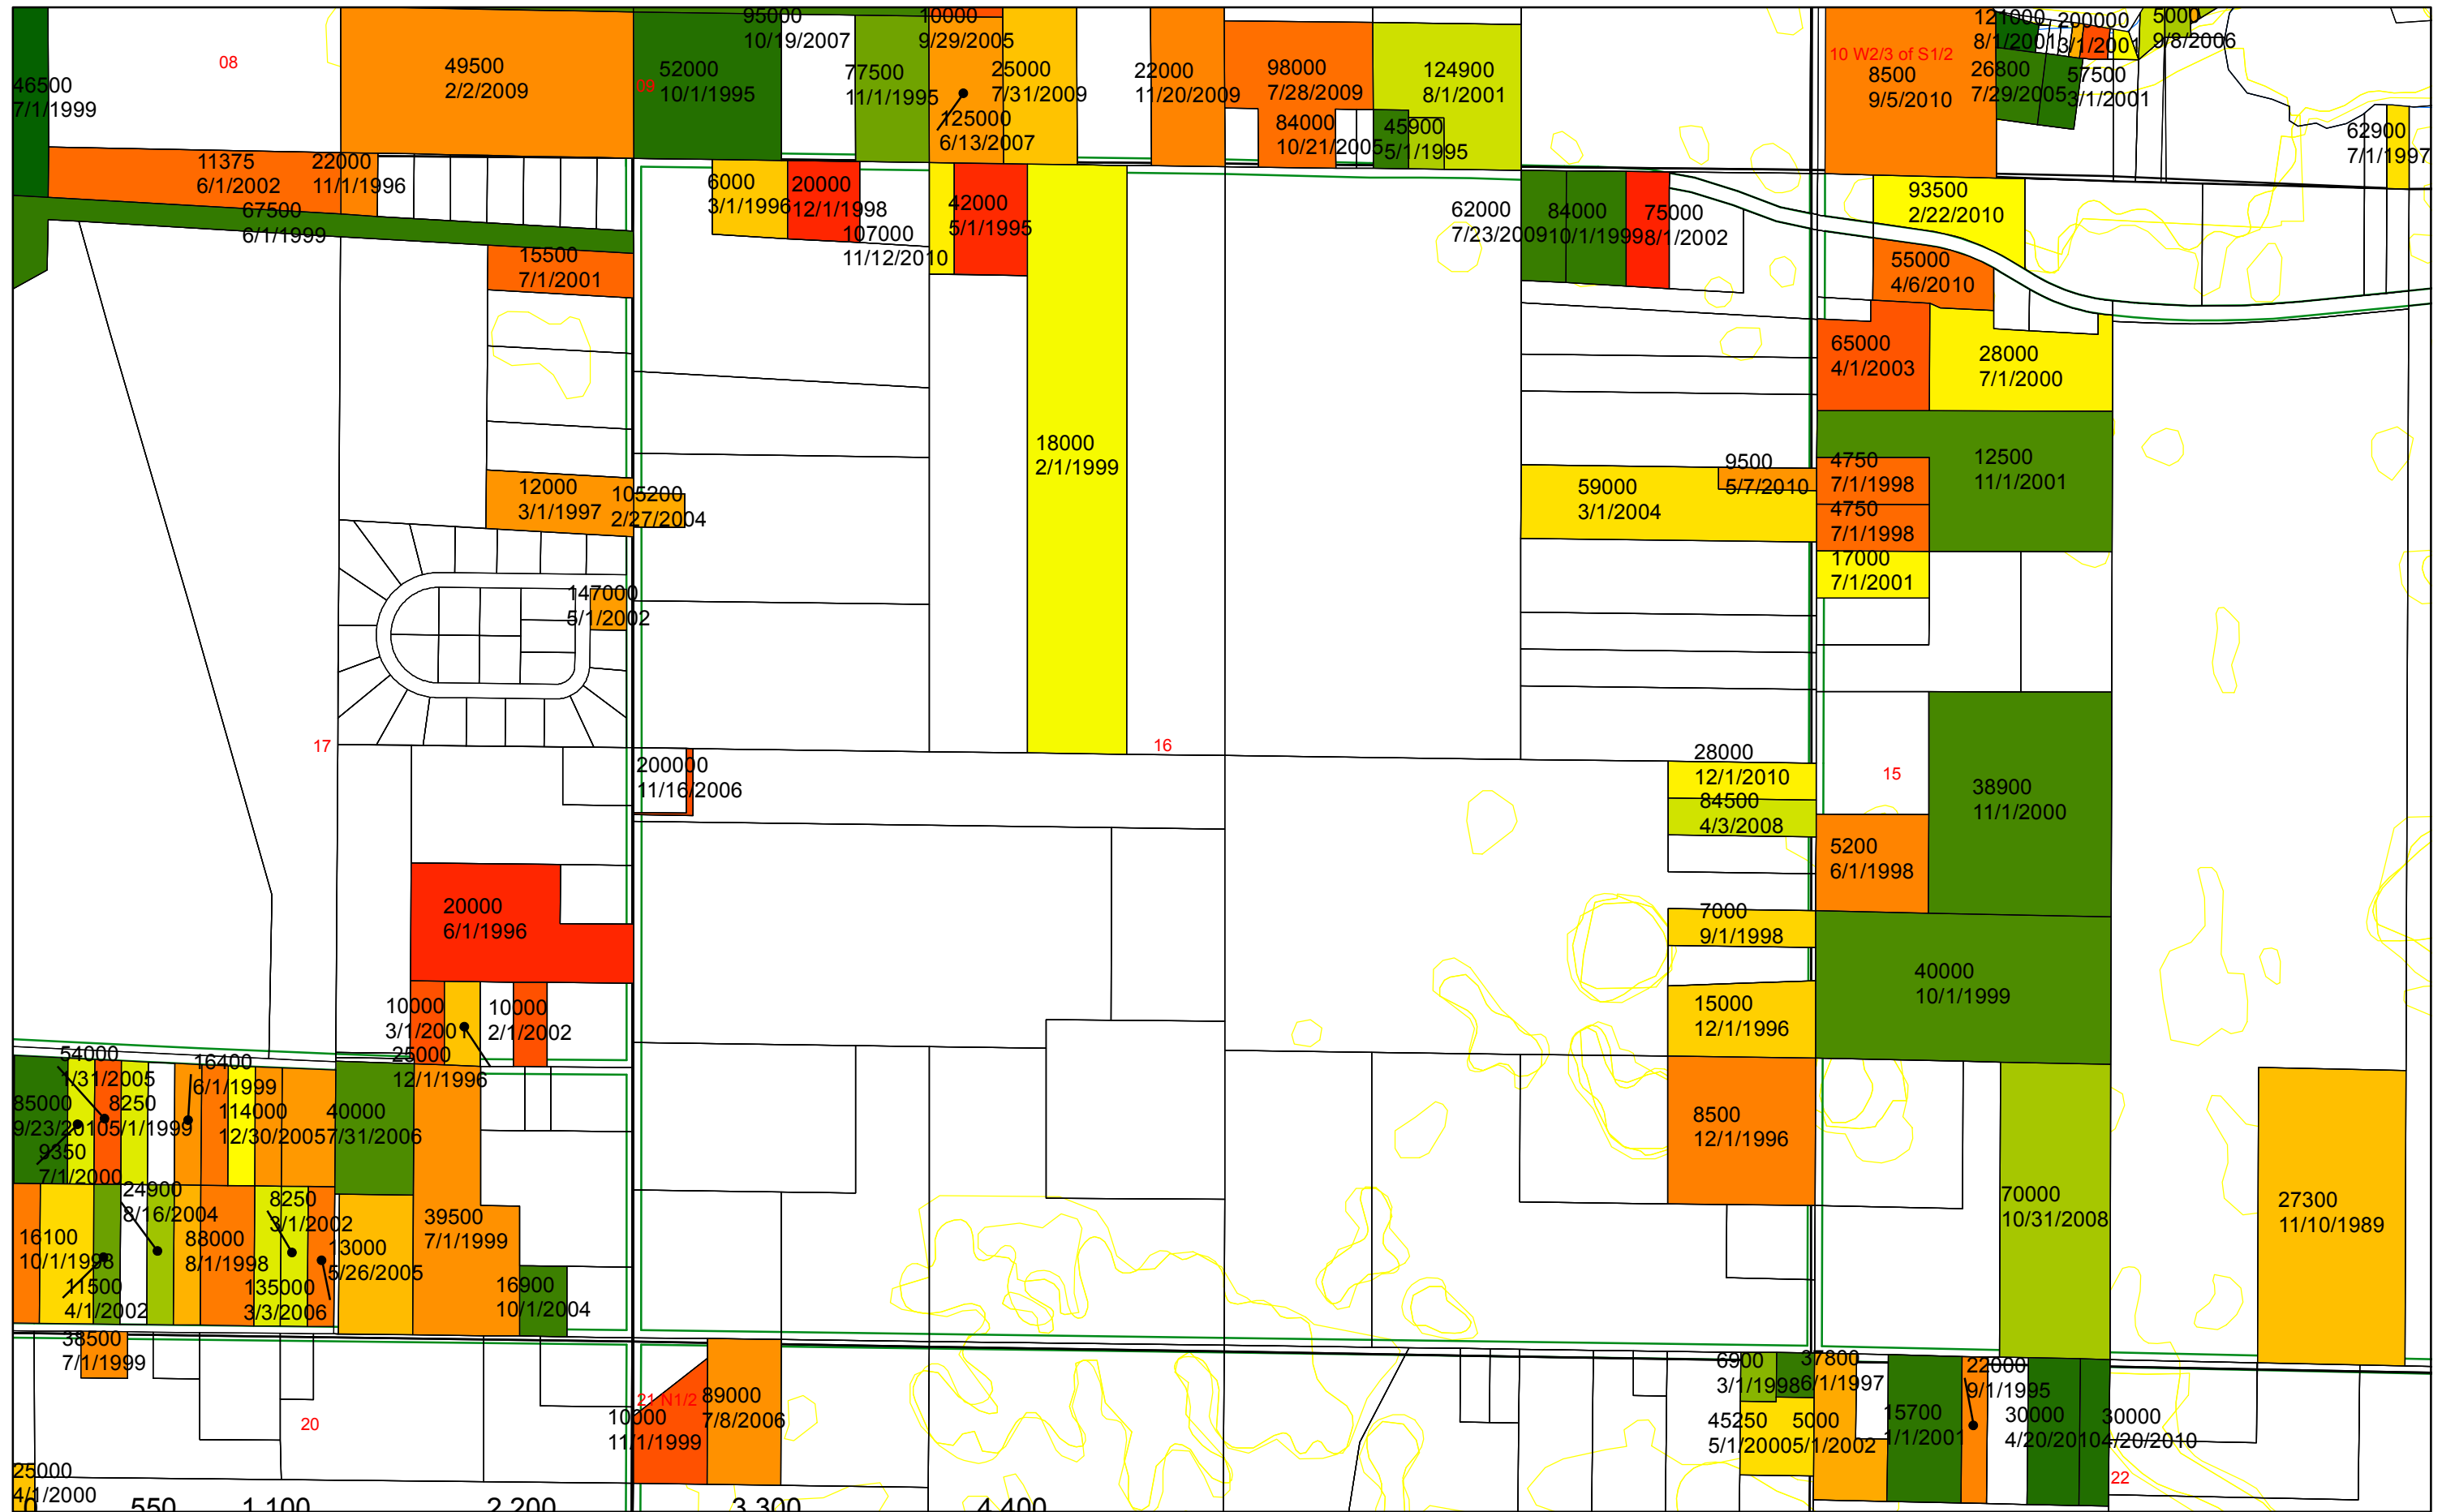

Sales Map: sale price & date. Only the most recent sale is shown, 1 sale per parcel. Sales from 8/1994 to 12/31/10

Sales Map: sale price & date. Only the most recent sale is shown, 1 sale per parcel. Sales from 8/1994 to 12/31/10