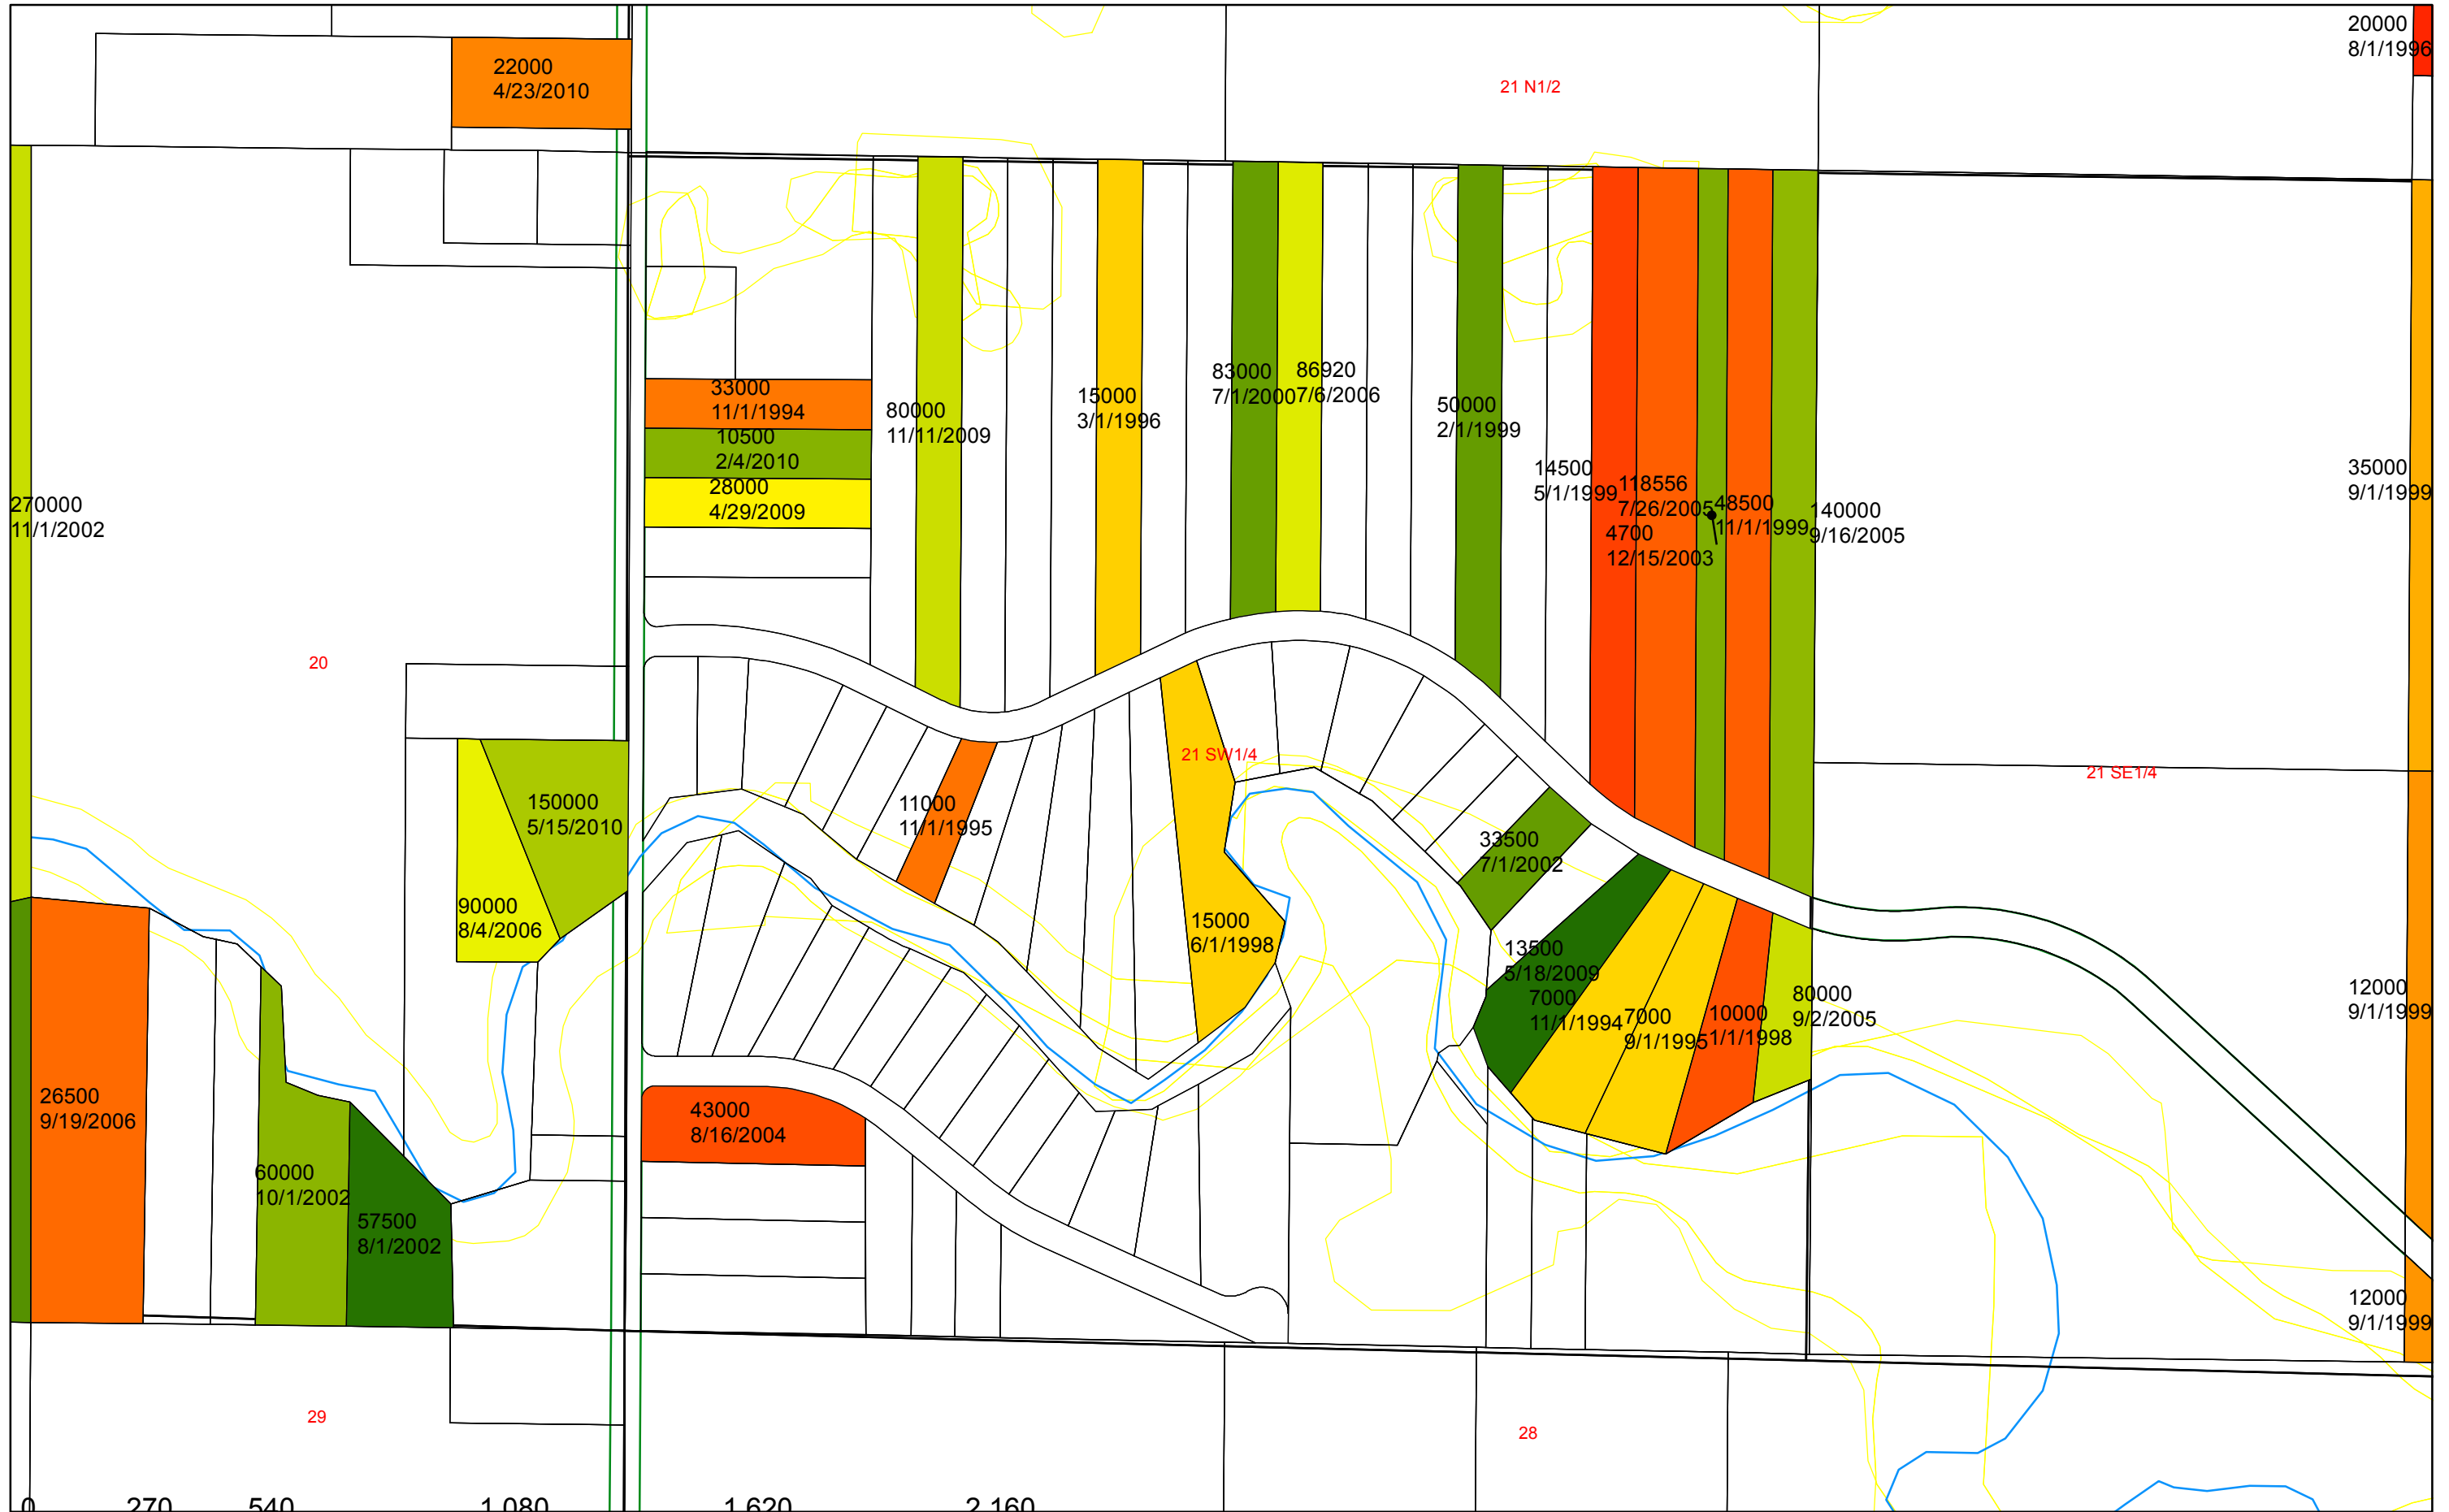

Sales Map: sale price & date. Only the most recent sale is shown, 1 sale per parcel. Sales from 8/1994 to 12/31/10

Sales Map: sale price & date. Only the most recent sale is shown, 1 sale per parcel. Sales from 8/1994 to 12/31/10

0 335 670 1,340 2,010 2,680 Feet

Sales Map: sale price & date. Only the most recent sale is shown, 1 sale per parcel. Sales from 8/1994 to 12/31/10

Sales Map: sale price & date. Only the most recent sale is shown, 1 sale per parcel. Sales from 8/1994 to 12/31/10