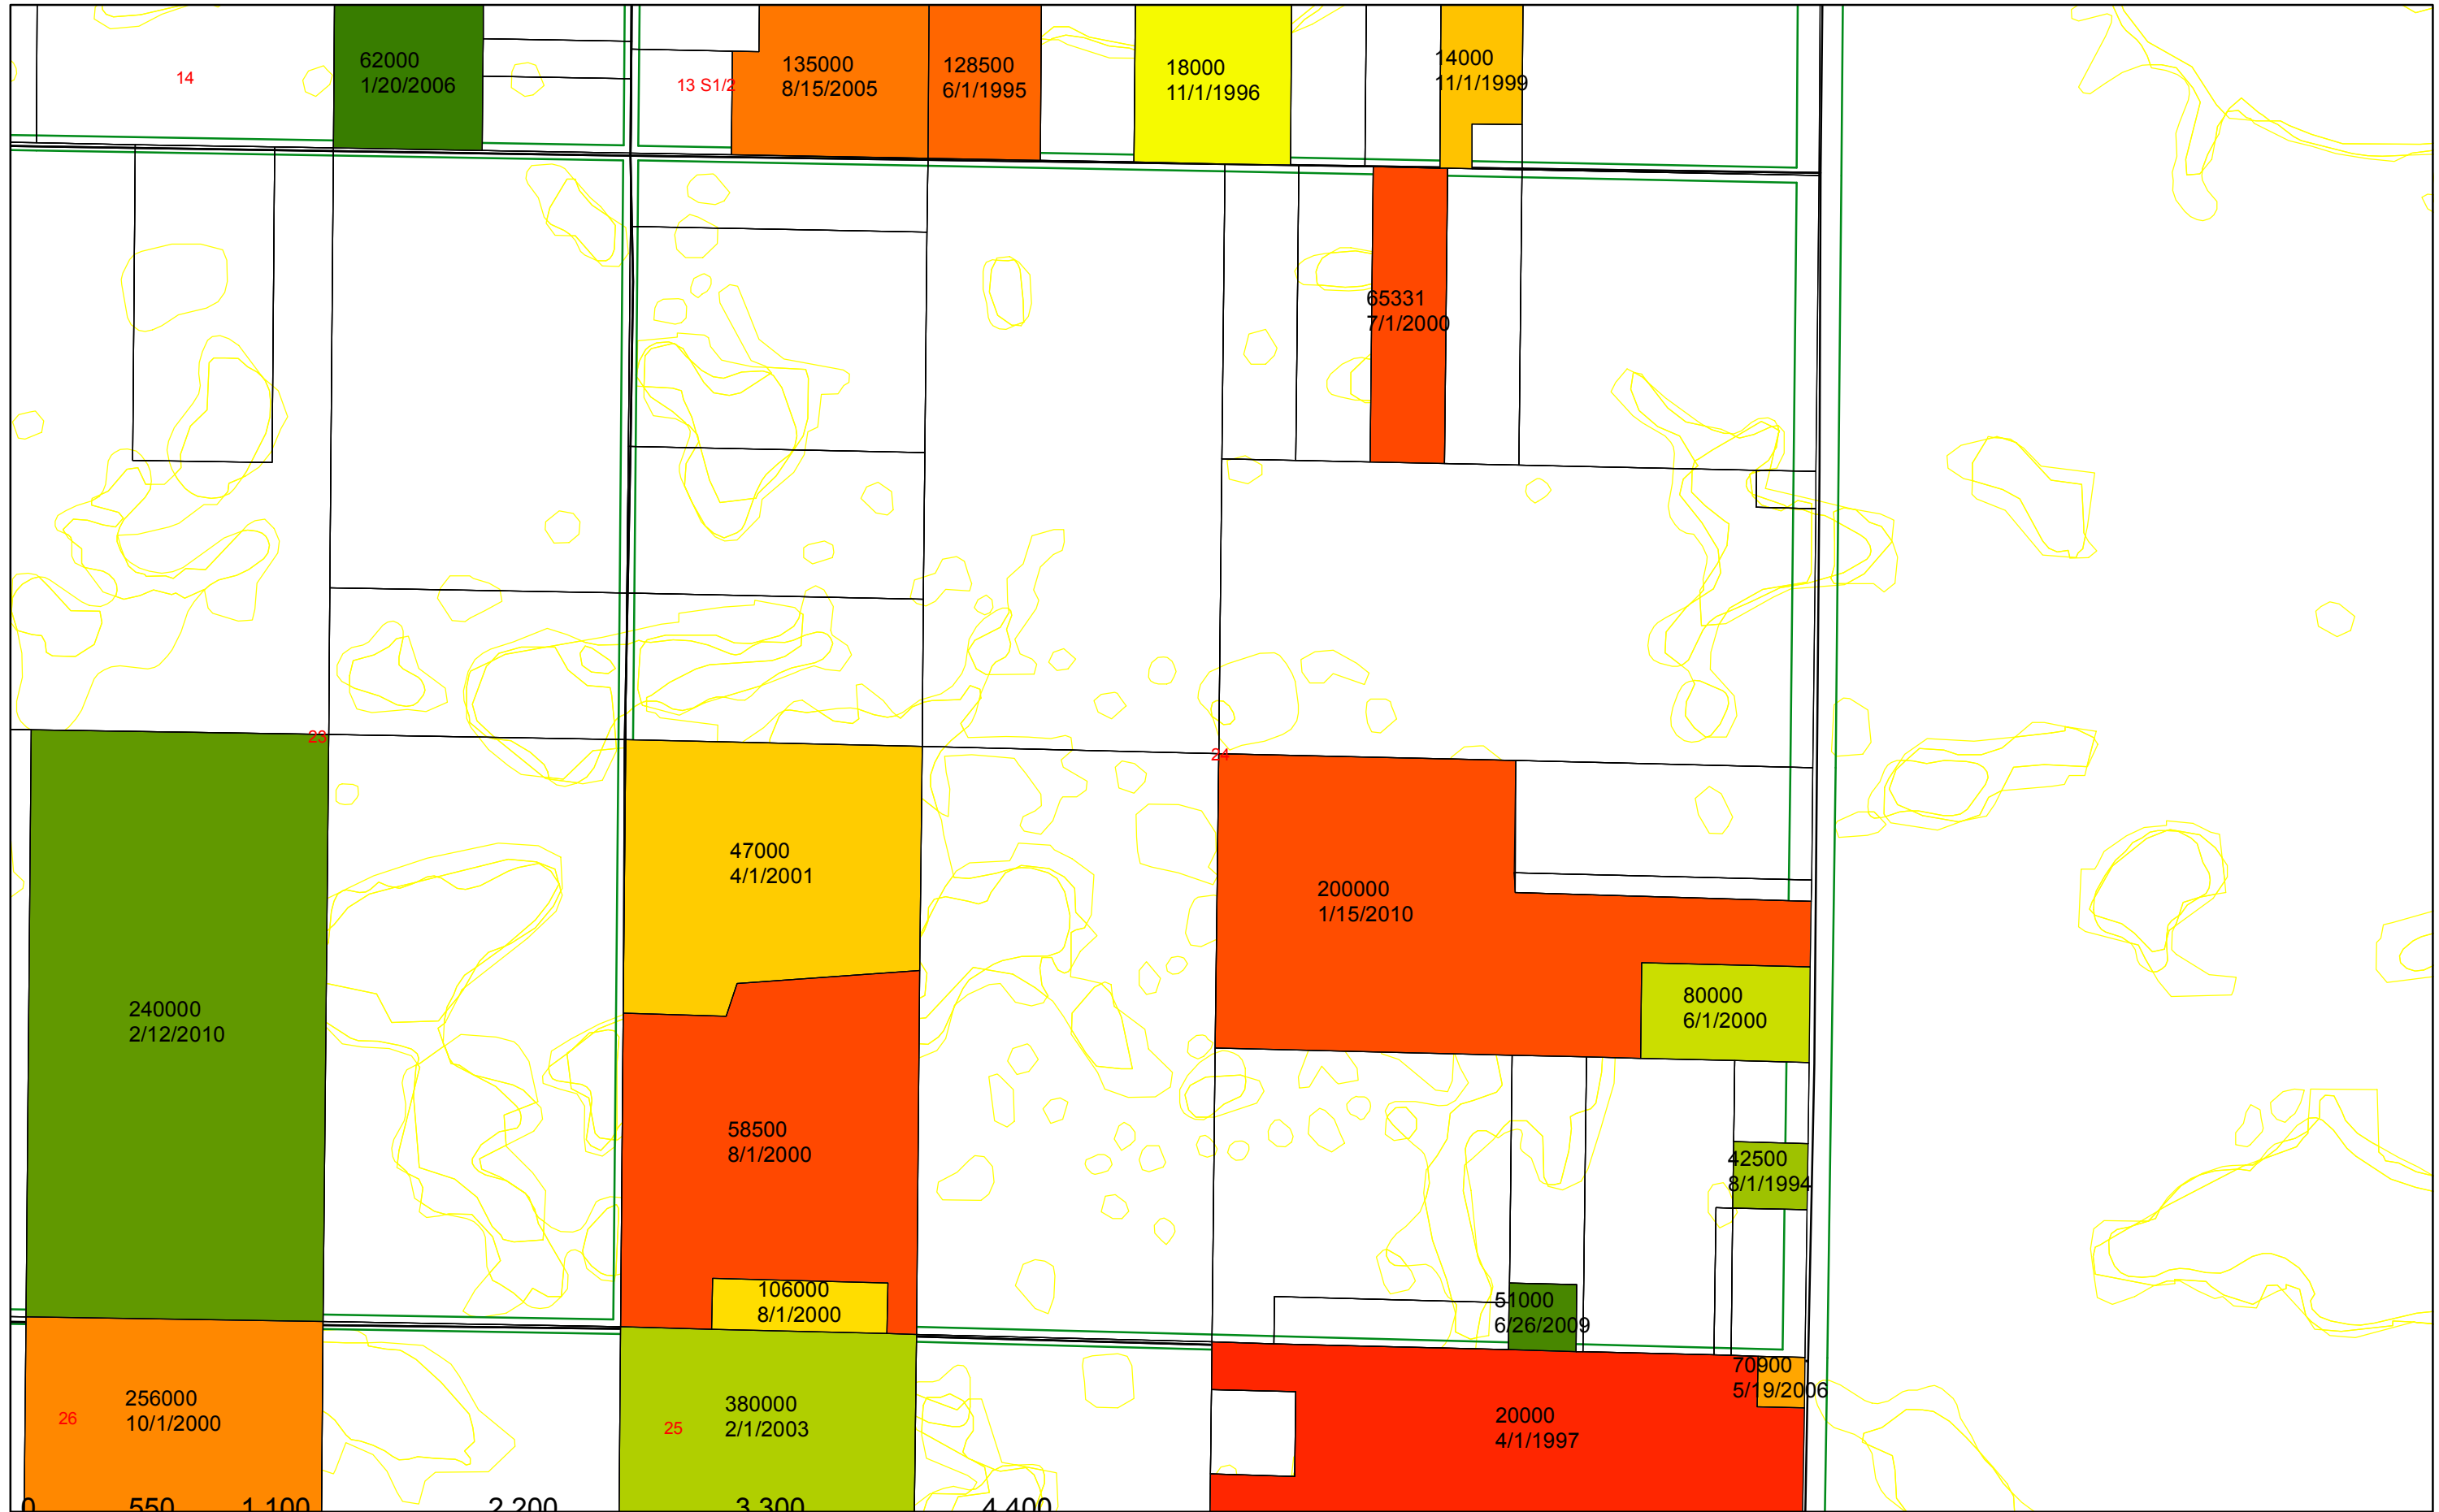

Sales Map: sale price & date. Only the most recent sale is shown, 1 sale per parcel. Sales from 8/1994 to 12/31/10

Sales Map: sale price & date. Only the most recent sale is shown, 1 sale per parcel. Sales from 8/1994 to 12/31/10

0 335 670 1,340 2,010 2,680 Feet

Sales Map: sale price & date. Only the most recent sale is shown, 1 sale per parcel. Sales from 8/1994 to 12/31/10

Sales Map: sale price & date. Only the most recent sale is shown, 1 sale per parcel. Sales from 8/1994 to 12/31/10